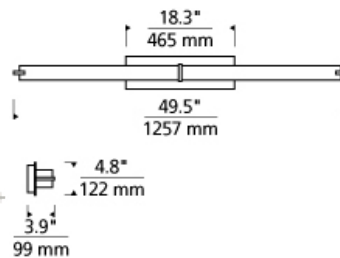

BATH COLLECTION

Metro Long Bath LED T20

DESCRIPTION

The Metro Long bath bar light by Tech Lighting is sophisticated and modern in design due to its multi-layer White or White acrylic shade and rectilinear shape. The Metro Long is available in two on-trend hardware finishes, Chrome and Satin Nickel. The Metro bath bar can be mounted horizontally above a mirror or mounted vertically flanking a mirror as a wall sconce light. Two length options allow this bath light to be adapted to powder room lighting as well as master bathroom lighting. Both size fixtures are fully dimmable with your choice of integrated LED lamping to create the desired ambiance in your special space. Includes 49 watt, 2008 delivered lumen, 2700K or 3000K LED module. Dimmable with low-voltage electronic or triac dimmer. Mounts vertically or horizontally.

acrylic lens

INSTALLATION

This product can mount to either a 4" square electrical box with round plaster ring or an octagonal electrical box. May be mounted horizontally or vertically. For wall mount use only.

WEIGHT

7-7.5lb / 3.18-3.4kg ±

satin nickel

chrome

ORDERING INFORMATION

700BCMETL COLOR	FINISH	LAMP
Y WHITE ACRYLIC	C CHROME	-LED927 LED 90 CRI 2700K 120V
	S SATIN NICKEL	-LED927-277 LED 90 CRI 2700K 277V
		-LED930 LED 90 CRI 3000K 120V
		-LED930-277 LED 90 CRI 3000K 277V