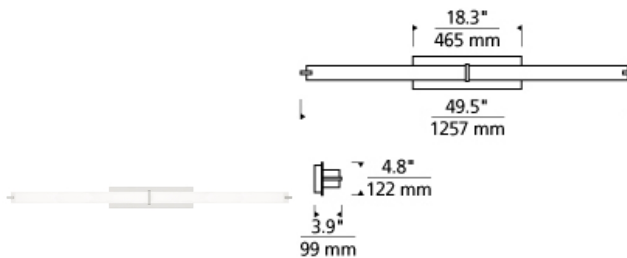

BATH COLLECTION

Metro Long Bath LED T20

DESCRIPTION

Rectilinear-shaped light bar with white acrylic shade and pressure- formed frame. Provides task and ambient light. Includes 49 watt, 2008 delivered lumen, 2700K or 3000K LED module. Dimmable with low-voltage electronic or triac dimmer. Mounts vertically or horizontally.

INSTALLATION

This product can mount to either a 4" square electrical box with round plaster ring or an octagonal electrical box. May be mounted horizontally or vertically. For wall mount use only.

WEIGHT

7-7.5lb / 3.18-3.4kg ±

acrylic lens

chrome

satin nickel

ORDERING INFORMATION

700BCMETL COLOR	FINISH	LAMP
Y WHITE ACRYLIC	C CHROME S SATIN NICKEL	-LED927 LED 90 CRI 2700K 120V -LED927-277 LED 90 CRI 2700K 277V -LED930 LED 90 CRI 3000K 120V -LED930-277 LED 90 CRI 3000K 277V