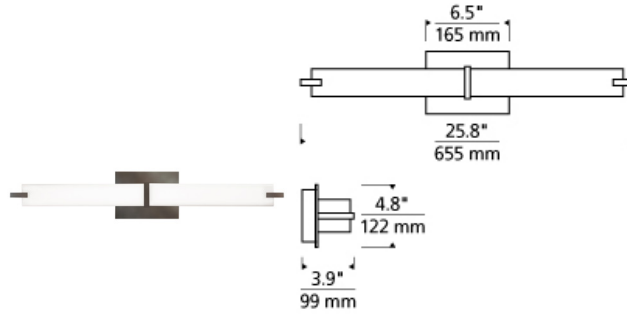

### DESCRIPTION

The Metro bath bar light by Tech Lighting is sophisticated and modern in design due to its multi-layer white or white acrylic shade and three on-trend hardware finishes. The Metro bath light can be mounted horizontally above a mirror or mounted vertically flanking a mirror as a wall sconce. Two length options allow this bath light to be adapted to powder room lighting as well as master bathroom lighting. Both size fixtures are fully dimmable with your choice of either incandescent or integrated LED lamping to create the desired ambiance in your unique space. Incandescent includes 40 watt, halogen mini-candelabra base lamps. LED includes 25 watt, 1262 delivered lumen, 2700K or 3000K LED module. Incandescent version dimmable with standard incandescent dimmer. LED version dimmable with low-voltage electronic or triac dimmer. ADA compliant. May be mounted vertically or horizontally.

### INSTALLATION

This product can mount to either a 4" square electrical box with round plaster ring or an octagonal electrical box. For wall mount use only. 12.5" of clearance is needed on one side of the fixture to remove glass when relamping.