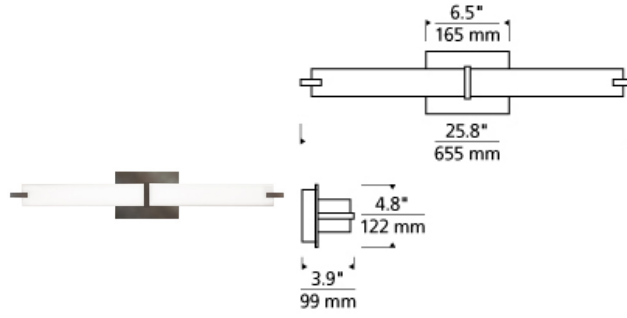

BATH COLLECTION

Metro Bath LED ADA T20

DESCRIPTION

The Metro bath bar light by Tech Lighting is sophisticated and modern in design due to its multi-layer white or white acrylic shade and three on-trend hardware finishes. The Metro bath light can be mounted horizontally above a mirror or mounted vertically flanking a mirror as a wall sconce. Two length options allow this bath light to be adapted to powder room lighting as well as master bathroom lighting. Both size fixtures are fully dimmable with your choice of either incandescent or integrated LED lamping to create the desired ambiance in your unique space. Incandescent includes 40 watt, halogen mini-candelabra base lamps. LED includes 25 watt, 1262 delivered lumen, 2700K or 3000K LED module. Incandescent version dimmable with standard incandescent dimmer. LED version dimmable with low-voltage electronic or triac dimmer. ADA compliant. May be mounted vertically or horizontally.

frost

INSTALLATION

This product can mount to either a 4" square electrical box with round plaster ring or an octagonal electrical box. For wall mount use only. 12.5" of clearance is needed on one side of the fixture to remove glass when relamping.

WEIGHT

5.5-6lb / 2.49-2.72kg ±

acrylic lens

frost

ORDERING INFORMATION

700BCMET COLOR	FINISH	LAMP
Y WHITE ACRYLIC	Z ANTIQUE BRONZE	INCANDESCENT 120V (T20)
WHITE GLASS	C CHROME	-LED927 LED 90 CRI 2700K 120V
	S SATIN NICKEL	-LED927-277 LED 90 CRI 2700K 277V
		-LED930 LED 90 CRI 3000K 120V
		-LED930-277 LED 90 CRI 3000K 277V