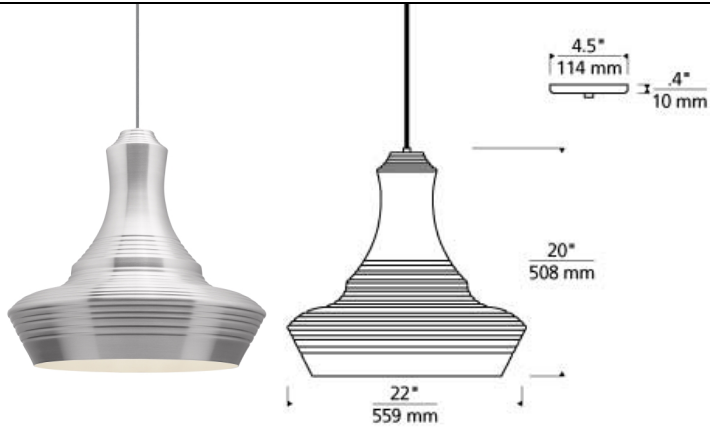

Menara Grande Pendant

LED T20

DESCRIPTION

The Menara Grande pendant light from Tech Lighting features Moroccan inspired design notes that give life to this unexpectedly large spun metal fixture. Each finish includes matching cloth cord. Rated for (1) 75 watt max E26 medium base lamp (Lamp Not Included) . LED includes (1) E26 medium base 9.5 watt 800 delivered lumen 90 CRI 2700K LED A19 lamp. LED dimmable with a low-voltage electronic dimmer. Includes 6 feet of field-cuttable cloth cord.

WEIGHT

4.5-5lb / 2.04-2.27kg ±

aluminum

white

ORDERING INFORMATION

700 SYSTEM MENG P

FINISH LAMP

TD LINE-VOLTAGE PENDANTS/SUSPENSION