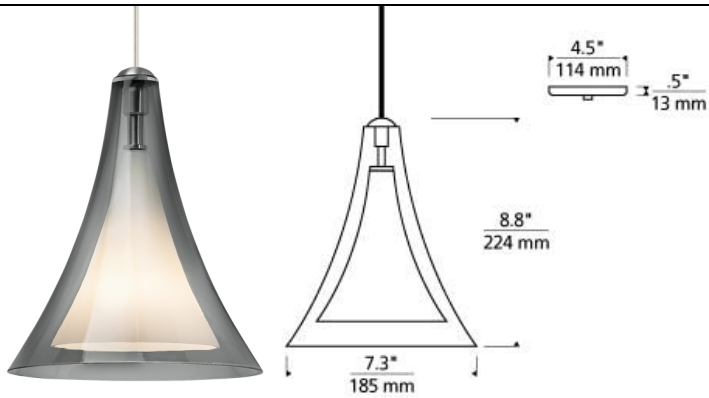

LINE - VOLTAGE PENDANTS / SUSPENSION

Melrose II Line-Voltage Pendant T20

DESCRIPTION

The contemporary glass shade of the Melrose II pendant light from Tech Lighting is made of beautifully transparent glass and features a graceful shape with conical inner diffuser for dramatic impact. Rated for (1) 40 watt E11 (mini candelabra) (Lamp Not Included). Dimmable with LED compatible dimmer. Ships with six feet of field-cutttable cable. Dimmable with low-voltage electronic dimmer.

INSTALLATION

This product can mount to either a 4" square electrical box with round plaster ring or an octagon electrical box.

ACCESSORIES & OPTICAL CONTROLS

Line-voltage Swag Hook

WEIGHT

3.5-4lb / 1.59-1.81kg ±