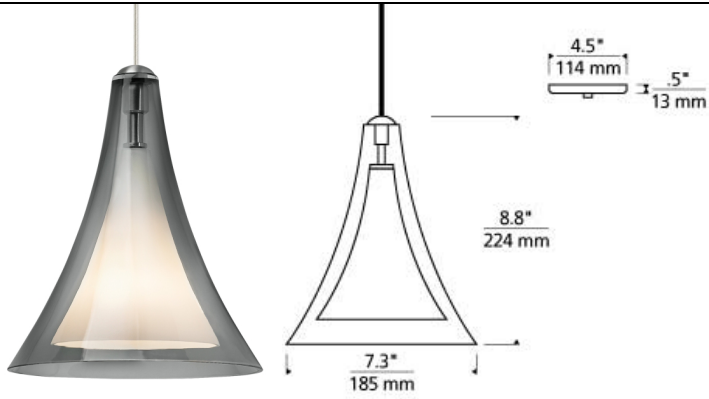

LINE - VOLTAGE PENDANTS / SUSPENSION

Melrose II Line-Voltage Pendant T20

DESCRIPTION

The contemporary glass shade of the Melrose II pendant light from Tech Lighting is made of beautifully transparent glass and features a graceful shape with conical inner diffuser for dramatic impact. Rated for (1) 40 watt E11 (mini candelabra) (Lamp Not Included). Dimmable with LED compatible dimmer. Ships with six feet of field-cutttable cable. Dimmable with low-voltage electronic dimmer.

INSTALLATION

This product can mount to either a 4" square electrical box with round plaster ring or an octagon electrical box.

ACCESSORIES & OPTICAL CONTROLS

Line-voltage Swag Hook

WEIGHT

3.5-4lb / 1.59-1.81kg ±

aqua

clear

smoke

ORDERING INFORMATION

700 SYSTEM	MLP	COLOR	FINISH	LAMP		
TD	LINE-VOLTAGE PENDANTS/SUSPENSION	Q	AQUA	Z	ANTIQUÉ BRONZE	NO LAMP
TT	SINGLE-CIRCUIT T-TRAK	C	CLEAR	B	BLACK	
		K	SMOKE	S	SATIN NICKEL	
		A	TAHOE PINE AMBER	W	WHITE	

Black Finish Only Available on TD.