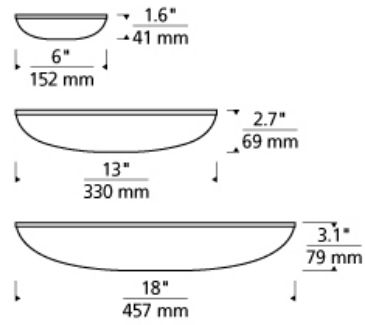

FLUSH & SEMI-FLUSH MOUNT

Megan Ceiling

LED ADA T20

DESCRIPTION

The Megan ceiling light from Tech Lighting is the pinnacle of modern minimalist design paired with the very latest in LED and acrylic diffusion technology. Whether using for bathroom lighting, hallway lighting, bedroom lighting, home office lighting, or walk-in closet lighting, its simplistic silhouette is purpose-built for ubiquitous residential use. Plus, its three graduated diameters of 6", 13" and 18" - each with relatively scaled and impactful light output - make this sleek flush mount ceiling fixture incredibly scalable for use in hospitality and commercial applications alike. Choice of a warm 2700K or a cooler 3000K color temperature allow for further customization for the contemporary space you intend to illuminate. The Megan can also be mounted on a wall as a stylish ADA-compliant wall sconce light. 6in diameter includes 12 watt, 696 delivered lumen, 2700K or 3000K LED module. 13in diameter includes 42 watt, 1833 delivered lumen, 2700K or 3000K LED module. 18in diameter includes 53 watt, 1608 delivered lumen, 2700K or 3000K LED module.

INSTALLATION

This product can mount to either a 4" square electrical box with round plaster ring or an octagonal electrical box (not included).

WEIGHT

1.5-2lb / 0.68-0.91kg ±

satin nickel
6"

satin nickel
13"

satin nickel
18"

ORDERING INFORMATION

700FMMGN	LENGTH (A)	FINISH	LAMP
6	6"	S SATIN NICKEL	-LED927 LED 90 CRI 2700K 120V
13	13"		-LED927-277 LED 90 CRI 2700K 277V
18	18"		-LED930 LED 90 CRI 3000K 120V
			-LED930-277 LED 90 CRI 3000K 277V