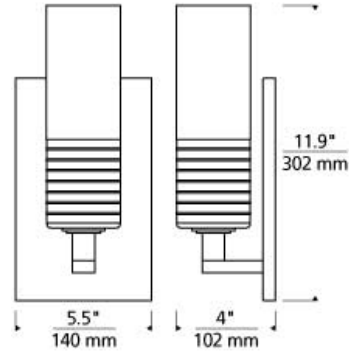

WALL COLLECTION

Matan Wall LED ADA T20

DESCRIPTION

The Matan LED wall sconce light from Tech Lighting features a slim artisan molded glass shade treated with a special mirror like coating to create two stunning visual effects. First, when illuminated the partially opaque shade provides a shielded glimpse of the retro-inspired, fully dimmable LED lamping within. Second, when unilluminated the shade's subtle opacity disappears as its outer surface resembles chrome-plated metal. For added dimension, the upper section of each shade includes a series of organically flowing rings created by a delicate etching process. Whether used alone or in conjunction with coordinating Matan pendant lights or Matan ceiling lights, this versatile contemporary wall sconce light is a great choice for kitchen accent lighting, dining room accent lighting, or living room accent lighting. Rated for (1) 45w max, E12 candelabra based lamp (Not Included). LED includes (1) 2 watt, 155 delivered lumen, 2700K, E12 base LED vintage tubular lamp. Dimmable with LED compatible dimmer.

INSTALLATION

This product can mount to either a 4" square electrical box with round plaster ring or an octagonal electrical box (not included).

WEIGHT

3-3.5lb / 1.36-1.59kg ±

metallic chrome

ORDERING INFORMATION

700WSMTN COLOR	FINISH	LAMP
MC METALLIC CHROME	S SATIN NICKEL	NO LAMP -LED927 LED 90 CRI 2700K 120V (T20/T24)

700WS MTN _____

FIXTURE TYPE: _____

JOB NAME: _____

NOTES: _____