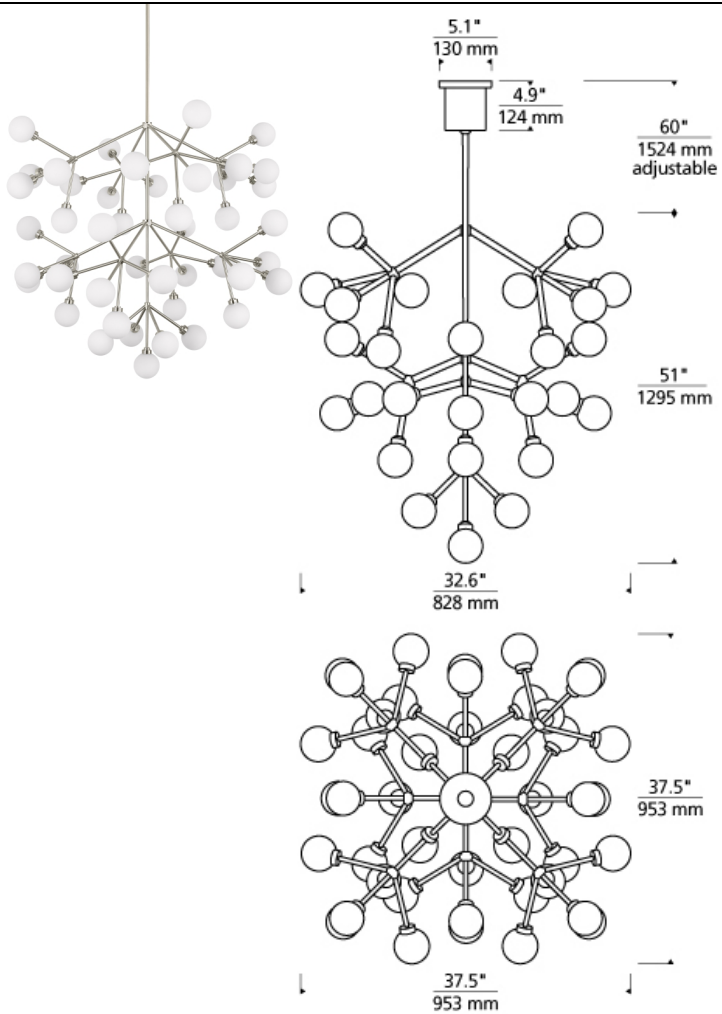

Mara Grande Chandelier

LED T20

DESCRIPTION

The Mara Grande LED chandelier from Tech Lighting is a wholly modern interpretation of classic multi-tier chandelier, but rarely does a fixture provide such dramatic impact. Whether you select the on-trend aged brass finish or the plated satin nickel finish, each large chandelier features forty five individual frosted glass globes which smoothly diffuse the LED light sources for an unmistakably high-end look. With its impactful scale and plentiful, fully dimmable LED light output, the Mara Grande chandelier is sure to make a jaw-dropping statement as dining room lighting, living room lighting or foyer lighting. If you have something a bit smaller in mind, be sure to check out the medium scale Mara chandelier also available from Tech Lighting. Includes (45) 2.6 watt, 67 delivered lumen (3015 total delivered lumens), 2700K LED modules. Fixture provided with 36 inches of variable rigid stems (includes one 12 inch & two 24 inch stems) in coordinating finish. Dimmable with low-voltage electronic dimmer. Can be installed on a sloped ceiling up to 45°.

INSTALLATION

This product can mount to either a 4" square electrical box with round plaster ring or an octagon electrical box.

WEIGHT

16-16lb / 7.26-7.26kg ±

frost / aged brass frost / satin nickel

ORDERING INFORMATION

700MRAG COLOR	FINISH	LAMP
W WHITE	R AGED BRASS S SATIN NICKEL	-LED927 LED 90 CRI 2700K 120V

TECH LIGHTING®

7400 Linder Avenue
Skokie, Illinois 60077

T 847.410.4400
F 847.410.4500

Tech Lighting, L.L.C.

700 MRAG _____

FIXTURE TYPE: _____

JOB NAME: _____

NOTES: _____