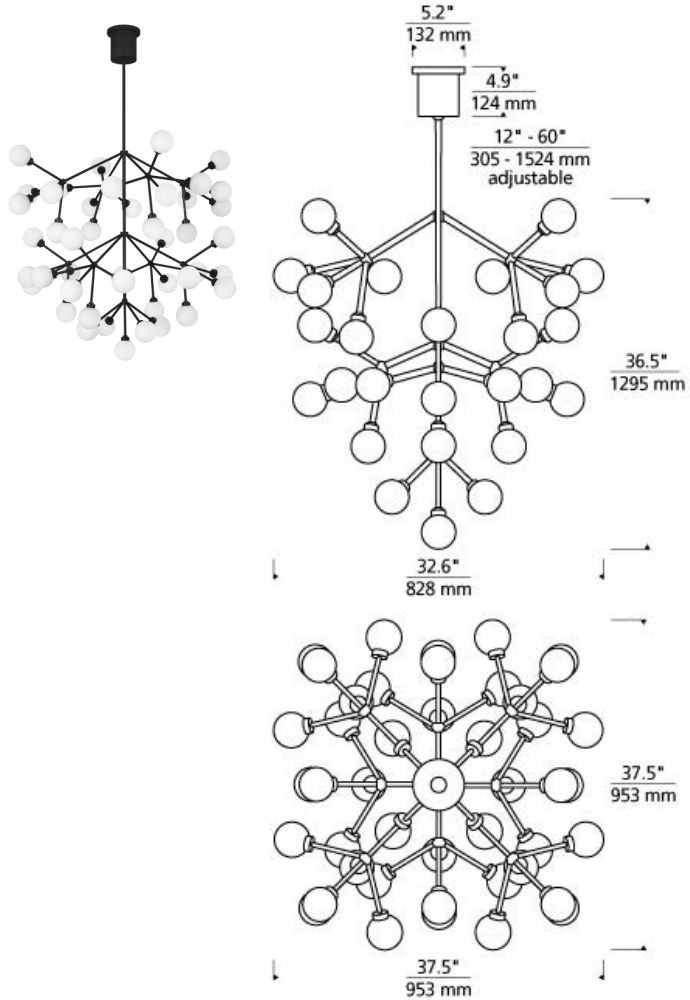

Mara Grande Chandelier LED

DESCRIPTION

The Mara Grande LED chandelier from Tech Lighting is a wholly modern interpretation of classic multi-tier chandelier, but rarely does a fixture provide such dramatic impact. Whether you select the on-trend aged brass finish or the plated satin nickel finish, each large chandelier features forty five individual frosted glass globes which smoothly diffuse the LED light sources for an unmistakably high-end look. With its impactful scale and plentiful, fully dimmable LED light output, the Mara Grande chandelier is sure to make a jaw-dropping statement as dining room lighting, living room lighting or foyer lighting. If you have something a bit smaller in mind, be sure to check out the medium scale Mara chandelier also available from Tech Lighting. Includes (45) 2.6 watt, 67 delivered lumen (3015 total delivered lumens), 2700K LED modules. Fixture provided with 60 inches of variable rigid stems (includes one 12 inch & two 24 inch stems) in coordinating finish. Dimmable with most LED compatible ELV and TRIAC dimmers. Can be installed on a sloped ceiling up to 45°.

INSTALLATION

This product can mount to either a 4" square electrical box with round plaster ring or an octagon electrical box.

WEIGHT

16-16lb / 7.26-7.26kg ±

white/aged brass white/satin nickel white/matte black

ORDERING INFORMATION

700MRAG COLOR	FINISH	LAMP
W WHITE	R AGED BRASS B MATTE BLACK S SATIN NICKEL	-LED927 -LED927 LED 90 CRI 2700K 120V

700 MRAG _____

FIXTURE TYPE: _____

JOB NAME: _____

NOTES: _____
