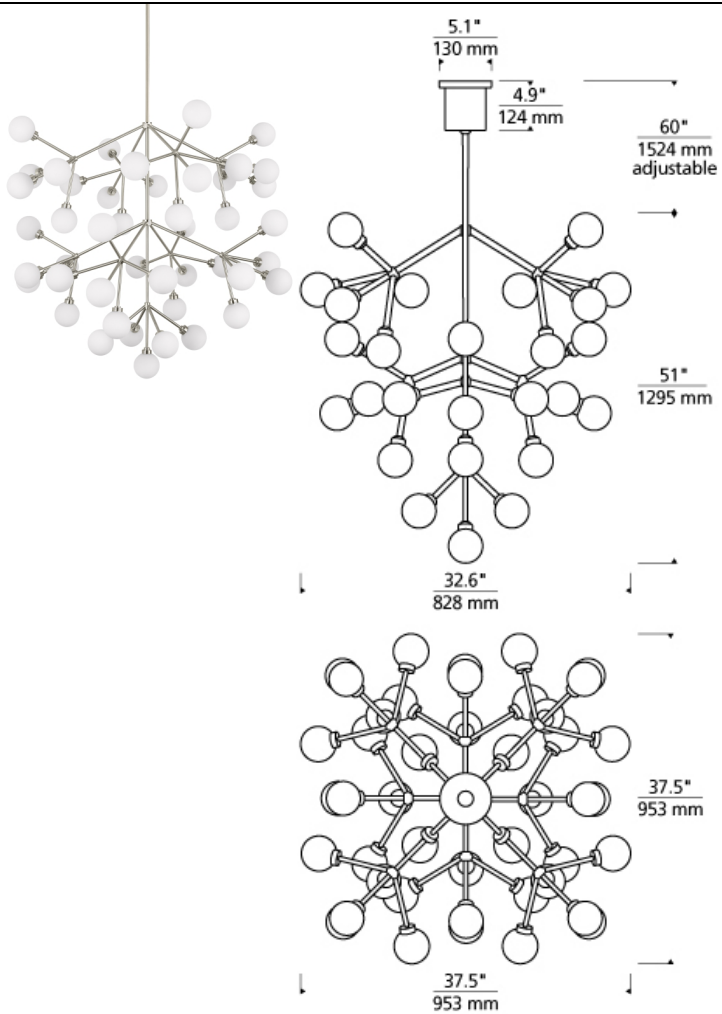

Mara Grande Chandelier LED

DESCRIPTION

The Mara Grande LED chandelier from Tech Lighting is a wholly modern interpretation of classic multi-tier chandelier, but rarely does a fixture provide such dramatic impact. Whether you select the on-trend aged brass finish or the plated satin nickel finish, each large chandelier features forty five individual frosted glass globes which smoothly diffuse the LED light sources for an unmistakably high-end look. With its impactful scale and plentiful, fully dimmable LED light output, the Mara Grande chandelier is sure to make a jaw-dropping statement as dining room lighting, living room lighting or foyer lighting. If you have something a bit smaller in mind, be sure to check out the medium scale Mara chandelier also available from Tech Lighting. Includes (45) 2.6 watt, 67 delivered lumen (3015 total delivered lumens), 2700K LED modules. Fixture provided with 36 inches of variable rigid stems (includes one 12 inch & two 24 inch stems). Dimmable with low-voltage electronic dimmer. Can be installed on a sloped ceiling up to 45°.

INSTALLATION

This product can mount to either a 4" square electrical box with round plaster ring or an octagon electrical box.

WEIGHT

16-16lb / 7.26-7.26kg ±

frost / aged brass frost / satin nickel

ORDERING INFORMATION

700MRAG COLOR	FINISH	LAMP
W WHITE	R AGED BRASS S SATIN NICKEL	-LED927 LED 90 CRI 2700K 120V

TECH LIGHTING®

7400 Linder Avenue T 847.410.4400
Skokie, Illinois 60077 F 847.410.4500

Tech Lighting, L.L.C.

700 MRAG _____
FIXTURE TYPE: _____
JOB NAME: _____
NOTES: _____