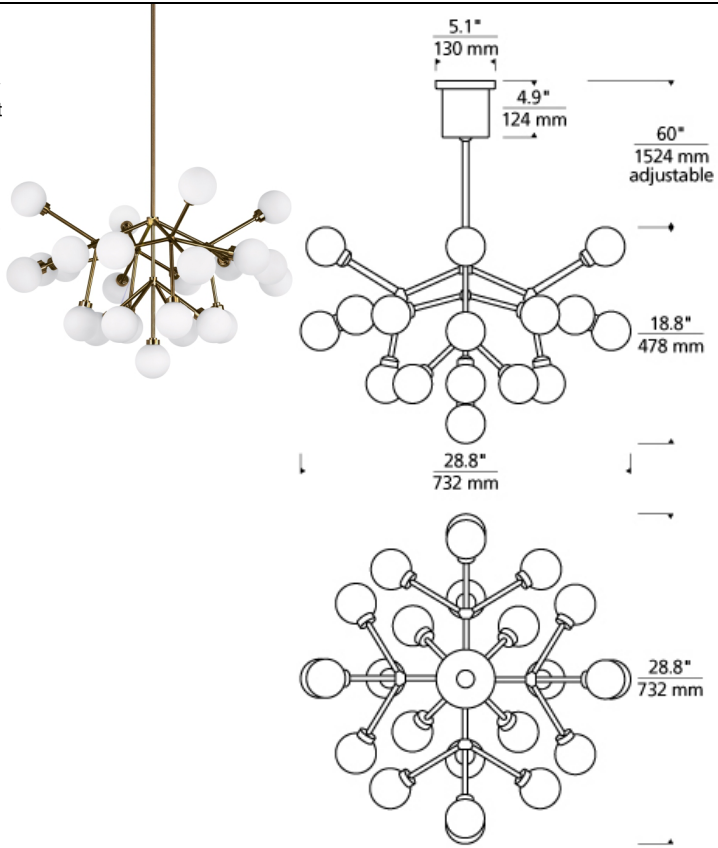

Mara Chandelier LED

DESCRIPTION

The Mara LED chandelier from Tech Lighting is a wholly modern interpretation of classic multi-arm chandelier, but rarely does a fixture provide such dramatic impact. Whether you select the warm aged brass finish or the sleek satin nickel finish, each chandelier features twenty five individual frosted glass globes which smoothly diffuse the LED light sources for an unmistakably high-end look. With its medium scale and plentiful, fully dimmable LED light output, the Mara chandelier is an incredible choice for making an impactful statement as dining room lighting, kitchen island lighting, living room lighting or foyer lighting. If you have something larger in mind, be sure to check out the Mara Grande chandelier also available from Tech Lighting. Includes (25) 2.6 watt, 67 delivered lumen (1675 total delivered lumens), 2700K LED modules. Fixture provided with 36 inches of variable rigid stems (includes (1) 12 inch & two 24 inch) in coordinating finish. Dimmable with low-voltage electronic dimmer. Can be installed on a sloped ceiling up to 45°.

INSTALLATION

This product can mount to either a 4" square electrical box with round plaster ring or an octagon electrical box.

WEIGHT

12-12lb / 5.44-5.44kg ±

frost / aged brass frost / satin nickel

ORDERING INFORMATION

700MRA	COLOR	FINISH	LAMP
	W WHITE	R AGED BRASS S SATIN NICKEL	-LED927 LED 90 CRI 2700K 120V

700 MRA _____

FIXTURE TYPE: _____

JOB NAME: _____

NOTES: _____
