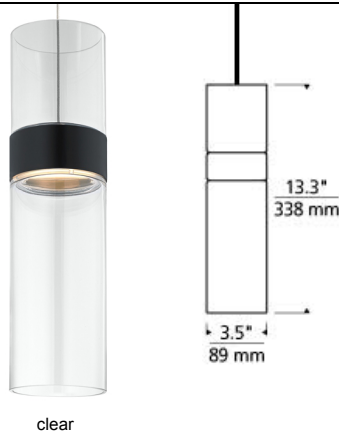

LOW - VOLTAGE PENDANTS

Manette Pendant LED T20

DESCRIPTION

The Manette pendant light by Tech Lighting is an elevated version of the classic cylinder pendant. With its simple cylindrical design and added sleek metal bands the Manette exudes style and simplicity. This hand-blown pendant can be customized via several color combinations to match your unique preferences. Available color options include clear, smoke, white and transparent smoke. Three on trend hardware finishes are available along with your choice of energy efficient LED lamps. Due to its larger size the Manette is ideal for kitchen island task lighting, dining room lighting and home office lighting applications. Complementary Manette Grande and flush mount also available by Tech Lighting, simply search for Manette Grande to find its closest relatives. Includes 6 watt, 330 delivered lumens (260 lumens down/70 lumens up), 3000K, LED. Dimmable with low-voltage electronic or magnetic dimmer (based on transformer). Ships with 16 feet of field cuttable suspension cable.

ACCESSORIES & OPTICAL CONTROLS

Swag Hook

WEIGHT

3.1lb / 1.41kg ±

clear / clear
black ring

smoke / smoke
satin nickel ring

smoke / white
satin nickel ring

transparent smoke
/
transparent smoke
antique bronze
ring

white / white
antique bronze
ring

ORDERING INFORMATION

700	SYSTEM	MAN	COLOR	FINISH	LAMP		
FJ	FREEJACK	CL	CLEAR	CL	CLEAR	ZZANTIQUE BRONZE/ANTIQUE BRONZE	-LED 12 VOLT LED 3000K
MP	MONOPOINT	SM	SMOKE	SM	SMOKE	BSBLACK/SATIN NICKEL	
MO	MONORAIL	TK	TRANSPARENT SMOKE	TK	TRANSPARENT SMOKE	SSSATIN NICKEL/SATIN NICKEL	
MO2	TWO-CIRCUIT MONORAIL	WH	WHITE	WH	WHITE		