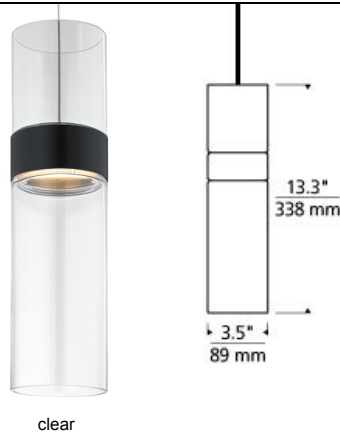

LOW - VOLTAGE PENDANTS

Manette Pendant LED T20

DESCRIPTION

The Manette pendant light by Tech Lighting is an elevated version of the classic cylinder pendant. With its simple cylindrical design and added sleek metal bands the Manette exudes style and simplicity. This hand-blown pendant can be customized via several color combinations to match your unique preferences. Available color options include clear, smoke, white and transparent smoke. Three on trend hardware finishes are available along with your choice of energy efficient LED lamps. Due to its larger size the Manette is ideal for kitchen island task lighting, dining room lighting and home office lighting applications. Complementary Manette Grande and flush mount also available by Tech Lighting, simply search for Manette Grande to find its closest relatives. Includes 6 watt, 330 delivered lumens (260 lumens down/70 lumens up), 3000K, LED. Dimmable with low-voltage electronic or magnetic dimmer (based on transformer). Ships with 16 feet of field cuttable suspension cable.

ACCESSORIES & OPTICAL CONTROLS

Swag Hook

WEIGHT

3.1lb / 1.41kg ±

clear / clear
black ring

smoke / smoke
satin nickel ring

smoke / white
satin nickel ring

transparent smoke
/
transparent smoke
antique bronze
ring

white / white
antique bronze
ring

ORDERING INFORMATION

| 700 | SYSTEM | MAN | COLOR | FINISH | LAMP | | |
|-----|----------------------|-----|-------------------|--------|-------------------|---------------------------------|------------------------|
| FJ | FREEJACK | CL | CLEAR | CL | CLEAR | ZZANTIQUE BRONZE/ANTIQUE BRONZE | -LED 12 VOLT LED 3000K |
| MP | MONOPOINT | SM | SMOKE | SM | SMOKE | BSBLACK/SATIN NICKEL | |
| MO | MONORAIL | TK | TRANSPARENT SMOKE | TK | TRANSPARENT SMOKE | SSSATIN NICKEL/SATIN NICKEL | |
| MO2 | TWO-CIRCUIT MONORAIL | WH | WHITE | WH | WHITE | | |