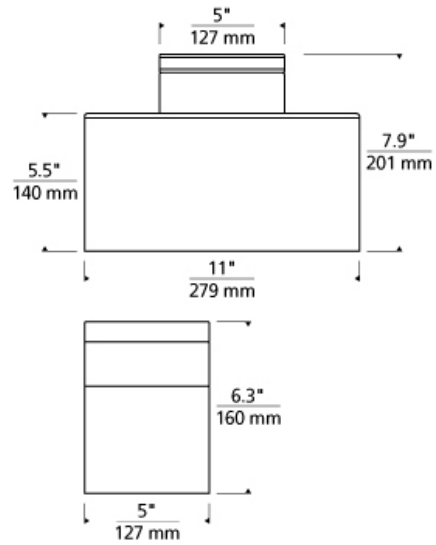

FLUSH & SEMI-FLUSH MOUNT

Manette Flush Mount Ceiling LED T20

DESCRIPTION

The Manette flush mount features a sleek glass shade thatâ€™s suspended from a handsome die-cast metal band, cleverly hiding the LED light source, just below the ceiling. This light is beautifully illuminated by the cylinder shaped shade providing an even glow, free of hot spots. The Manette flush mount is available in four contemporary color options, Clear, White, Smoke and Transparent Smoke, and comes finished in sleek Satin Nickel. Available in two distinct sizes, small and large, the Manette flush mount is ideal for hallway lighting, bathroom lighting and closet lighting. Your choice of efficient integrated LED lamping ships with the Manette ceiling fixture saving you time and money, both lamping options are fully dimmable to create the desired ambiance in your special space. The shade illuminates with an even glow free of hot spots found with traditional light sources. Includes 17 watt, 808 net lumen, 80 CRI 3000K LED module. Dimmable with low-voltage electronic dimmer.

transparent smoke

INSTALLATION

This product can mount to either a 4" square electrical box with round plaster ring or an octagonal electrical box (not included).

WEIGHT

6-6.5lb / 2.72-2.95kg ±

ORDERING INFORMATION

700FMMAN	SHAPE OR SIZE	COLOR	FINISH	LAMP
L	LARGE	WH GLOSS WHITE	S SATIN NICKEL	-LED LED 80 CRI 3000K 120V
S	SMALL	TK TRANSPARENT SMOKE		-LED277 LED 80 CRI 3000K 277V

TECH LIGHTING®

7400 Linder Avenue
Skokie, Illinois 60077

T 847.410.4400
F 847.410.4500

Tech Lighting, L.L.C.

700FMMAN _____

FIXTURE TYPE: _____

JOB NAME: _____

NOTES: _____

_____

_____

©2018 Tech Lighting, L.L.C. All Rights Reserved. The "Tech Lighting" graphic is a registered trademark of Tech Lighting, L.L.C. Tech Lighting reserves the right to change specifications for product improvements without notification.