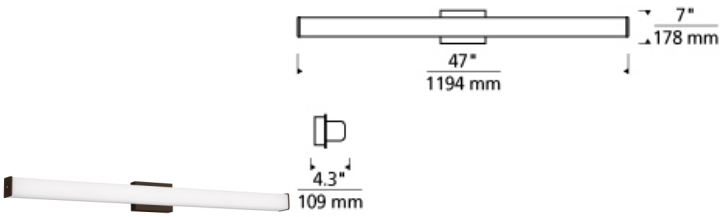

BATH COLLECTION

Lynn 48 Bath LED T20

DESCRIPTION

The Lynn bath bar by Tech Lighting is ultra-modern and ultra-sleek with its linear simple design. A sleek plate of glass floats in front of a special co-extruded remote phosphor LED channel providing a flawless, even illumination. Two length options allow this bath light to be adapted to powder room lighting as well as master bathroom lighting providing general illumination as well as ambient light. All fixture sizes are fully dimmable with your choice of integrated LED or incandescent lamping to create the desired ambiance in your unique space. The Lynn bath bar comes in three sleek modern finishes, Antique Bronze, Chrome and Satin Nickel all finishes further enhance this sleek linear bath bar. Includes 45 watt, 2480 delivered lumen, 2700K or 3000K LED module. May be mounted horizontally or vertically. Dimmable with low-voltage electronic dimmer or triac dimmer.

INSTALLATION

This product can mount to either a 4" square electrical box with round plaster ring or an octagonal electrical box.

WEIGHT

3.5-4lb / 1.59-1.81kg ±

antique bronze

chrome

satin nickel

ORDERING INFORMATION

700BCLYNN	LENGTH (A)	COLOR	FINISH	LAMP
	48 48"	Y WHITE ACRYLIC	Z ANTIQUE BRONZE C CHROME S SATIN NICKEL	-LED927 LED 90 CRI 2700K 120V -LED927-277 LED 90 CRI 2700K 277V -LED930 LED 90 CRI 3000K 120V -LED930-277 LED 90 CRI 3000K 277V