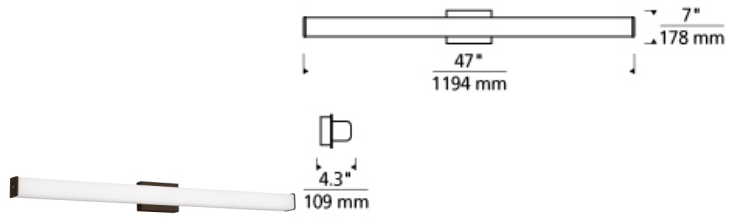

### DESCRIPTION

Sleek linear glass shade finished with metal end caps. Provides task and ambient light. Includes 45 watt, 2480 delivered lumen, 2700K or 3000K LED module. May be mounted horizontally or vertically. Dimmable with low-voltage electronic dimmer or triac dimmer.

### INSTALLATION

This product can mount to either a 4" square electrical box with round plaster ring or an octagonal electrical box.

### WEIGHT

3.5-4lb / 1.59-1.81kg ±

antique bronze

chrome

satin nickel