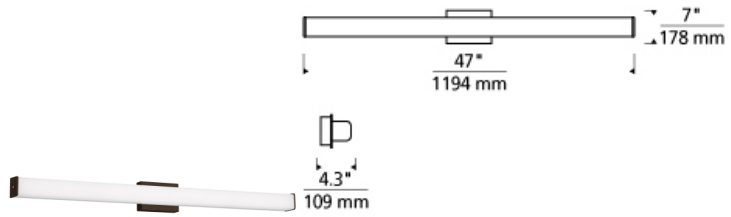

### DESCRIPTION

Sleek linear glass shade finished with metal end caps. Provides task and ambient light. Includes 45 watt, 2480 delivered lumen, 2700K or 3000K LED module. May be mounted horizontally or vertically. Dimmable with low-voltage electronic dimmer or triac dimmer.

### INSTALLATION

This product can mount to either a 4" square electrical box with round plaster ring or an octagonal electrical box.

### WEIGHT

3.5-4lb / 1.59-1.81kg ±

antique bronze      chrome      satin nickel

### ORDERING INFORMATION

| 700BCLYNN | LENGTH (A) | COLOR           | FINISH  | LAMP   |
|-----------|------------|-----------------|---|--|
| 48        | 48"        | Y WHITE ACRYLIC | <b>Z</b> ANTIQUE BRONZE<br><b>C</b> CHROME<br><b>S</b> SATIN NICKEL | <b>-LED927</b> LED 90 CRI 2700K 120V<br><b>-LED927-277</b> LED 90 CRI 2700K 277V<br><b>-LED930</b> LED 90 CRI 3000K 120V<br><b>-LED930-277</b> LED 90 CRI 3000K 277V |