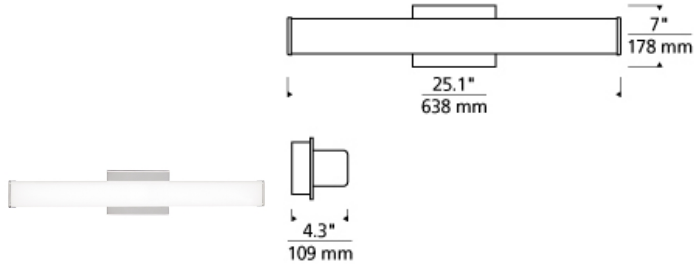

BATH COLLECTION

Lynn 25 Bath LED T20

DESCRIPTION

The Lynn bath bar by Tech Lighting is ultra-modern and ultra-sleek with its linear simple design. A sleek plate of glass floats in front of a special co-extruded remote phosphor LED channel providing a flawless, even illumination. Three length options allow this bath light to be adapted to powder room lighting as well as master bathroom lighting providing general illumination as well as ambient light. All fixture sizes are fully dimmable with your choice of integrated LED or incandescent lamping to create the desired ambiance in your unique space. The Lynn bath bar comes in three sleek modern finishes, Antique Bronze, Chrome and Satin Nickel all finishes further enhance this sleek linear bath bar. Incandescent includes (5) 40 watt G9 base halogen lamps. LED includes 25 watt, 1460 delivered lumen, 2700K or 3000K LED module. May be mounted horizontally or vertically. Incandescent version dimmable with a standard incandescent dimmer. LED version dimmable with low-voltage electronic or triac dimmer.

white

INSTALLATION

This product can mount to either a 4" square electrical box with round plaster ring or an octagonal electrical box.

WEIGHT

2.4-2.4lb / 1.09-1.09kg ±

antique bronze satin nickel chrome

ORDERING INFORMATION

700BCLYNN	LENGTH (A)	COLOR	FINISH	LAMP
	25 25"	Y WHITE ACRYLIC W WHITE GLASS	Z ANTIQUE BRONZE C CHROME S SATIN NICKEL	INCANDESCENT 120V (T20) -LED927 LED 90 CRI 2700K 120V -LED927-277 LED 90 CRI 2700K 277V -LED930 LED 90 CRI 3000K 120V -LED930-277 LED 90 CRI 3000K 277V