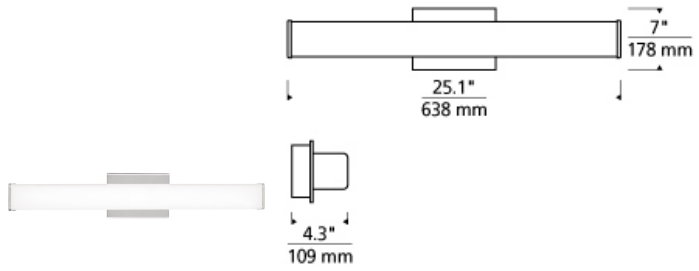

BATH COLLECTION

Lynn 25 Bath LED T20

DESCRIPTION

The Lynn bath bar by Tech Lighting is ultra-modern and ultra-sleek with its linear simple design. A sleek plate of glass floats in front of a special co-extruded remote phosphor LED channel providing a flawless, even illumination. Three length options allow this bath light to be adapted to powder room lighting as well as master bathroom lighting providing general illumination as well as ambient light. All fixture sizes are fully dimmable with your choice of integrated LED or incandescent lamping to create the desired ambiance in your unique space. The Lynn bath bar comes in three sleek modern finishes, Antique Bronze, Chrome and Satin Nickel all finishes further enhance this sleek linear bath bar. Incandescent includes (5) 40 watt G9 base halogen lamps. LED includes 25 watt, 1460 delivered lumen, 2700K or 3000K LED module. May be mounted horizontally or vertically. Incandescent version dimmable with a standard incandescent dimmer. LED version dimmable with low-voltage electronic or triac dimmer.

white

INSTALLATION

This product can mount to either a 4" square electrical box with round plaster ring or an octagonal electrical box.

WEIGHT

2.4-2.4lb / 1.09-1.09kg ±

antique bronze satin nickel chrome

ORDERING INFORMATION

700BCLYNN	LENGTH (A)	COLOR	FINISH	LAMP
	25 25"	Y WHITE ACRYLIC W WHITE GLASS	Z ANTIQUE BRONZE C CHROME S SATIN NICKEL	INCANDESCENT 120V (T20) -LED927 LED 90 CRI 2700K 120V -LED927-277 LED 90 CRI 2700K 277V -LED930 LED 90 CRI 3000K 120V -LED930-277 LED 90 CRI 3000K 277V