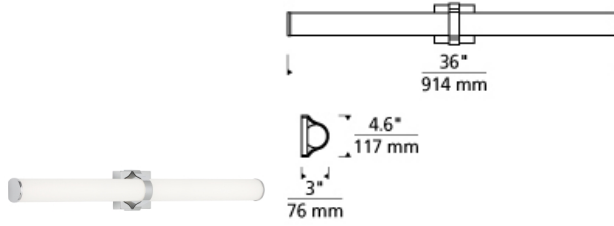

# Lynk 36 Bath

LED ADA T20

## DESCRIPTION

A sleek metal band and matching die cast end caps of the Lynk 36 LED bath vanity light from Tech Lighting embrace a rounded acrylic shade to seamlessly blends traditional and contemporary design. High CRI LEDs are used to provide the superior light quality necessary for vanity applications. LED includes 36 watt 1995 lumen 90 CRI 3000K LED module. Dimmable with a low-voltage electronic dimmer. Mounts vertically or horizontally. ADA compliant.

## WEIGHT

3-3.5lb / 1.36-1.59kg ±

antique bronze

chrome

satın nickel