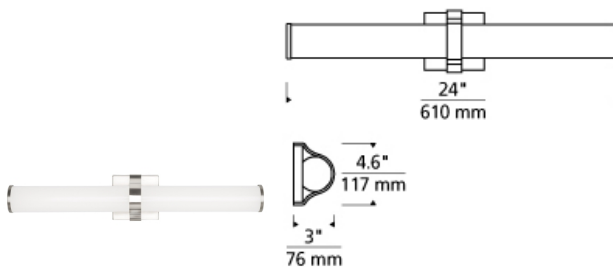

Lynk 24 Bath

LED ADA T20

DESCRIPTION

A sleek metal band and matching die cast end caps of the Lynk 24 LED bath vanity light from Tech Lighting embrace a rounded acrylic shade to seamlessly blends traditional and contemporary design. High CRI LEDs are used to provide the superior light quality necessary for vanity applications. LED includes 24 watt 1300 lumen 90 CRI 3000K LED module. Dimmable with a low-voltage electronic dimmer. Mounts vertically or horizontally. ADA compliant.

WEIGHT

3-3.5lb / 1.36-1.59kg ±

antique bronze

chrome

satın nickel

ORDERING INFORMATION

700BCLYK	LENGTH (A)	FINISH	LAMP
	24 24"	Z BRONZE C CHROME S SATIN NICKEL	-LED930 INTEGRATED LED 90 CRI 3000K 120V -LED930-277 INTEGRATED LED 90 CRI 3000K 277V