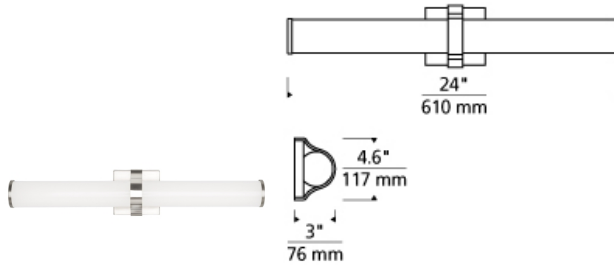

# Lynk 24 Bath

LED ADA T20

## DESCRIPTION

A sleek metal band and matching die cast end caps of the Lynk 24 LED bath vanity light from Tech Lighting embrace a rounded acrylic shade to seamlessly blends traditional and contemporary design. Offered in three finishes to complete the contemporary design. Antique Bronze, Chrome and Satin Nickel. Can be mounted horizontally or vertically. Additional sizes available with 12" long and 36" long. High CRI LEDs are used to provide the superior light quality necessary for vanity applications. LED includes 24 watt 1300 lumen 90 CRI 3000K LED module. Dimmable with a low-voltage electronic dimmer. Mounts vertically or horizontally. ADA compliant.

## WEIGHT

3-3.5lb / 1.36-1.59kg ±

antique bronze

chrome

satın nickel

## ORDERING INFORMATION

700BCLYK LENGTH (A)	FINISH	LAMP
24 24"	Z BRONZE C CHROME S SATIN NICKEL	-LED930 INTEGRATED LED 90 CRI 3000K 120V -LED930-277 INTEGRATED LED 90 CRI 3000K 277V

**TECH LIGHTING®**

7400 Linder Avenue  
Skokie, Illinois 60077