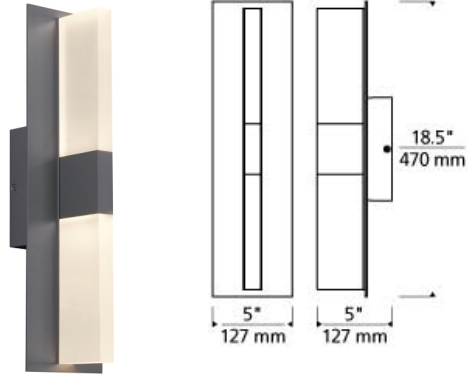

## DESCRIPTION

Combining modern geometric design with unique diffuser materials, the Lyft wall sconce by Tech Lighting can create two distinct lighting experiences. solid, sand-blasted acrylic diffusers that create a wide dispersion of soft LED up and down light. or clear acrylic diffusers that add sparkle to the illuminated area with equally effective light distribution. The contemporary Lyft sconce design is available in two sizes (12 or 18 inches tall). This unique outdoor light fixture features a durable, marine grade powder coat finish available in two finishes. Charcoal or Bronze. Lyft wall sconces feature stainless steel hardware and impact-resistant, UV stabilized acrylic lensing for added durability and stability.