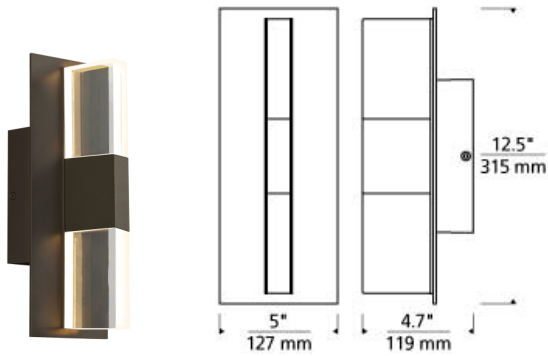

## DESCRIPTION

Combining modern geometric design with unique diffuser materials, the Lyft wall sconce by Tech Lighting can create either of two distinctive lighting experiences. Solid, sand-blasted acrylic diffusers that create a wide dispersion of soft LED up and down light, or clear acrylic diffusers that add sparkle to the illuminated area with equally effective light distribution. The contemporary Lyft sconce design is available in two sizes (12 or 18 inches tall). This unique outdoor light fixture features a durable, marine grade powder coat finish available in three finishes. Charcoal, Black or Bronze. Lyft wall sconces feature stainless steel hardware and impact-resistant, UV stabilized acrylic lensing for added durability and stability.