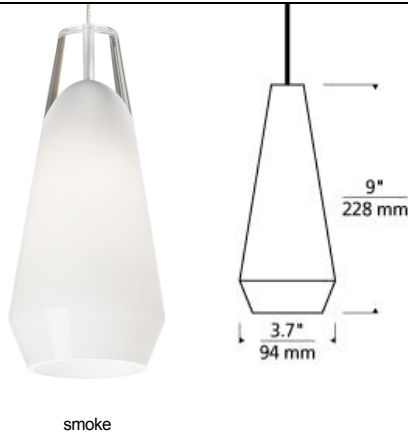

LOW - VOLTAGE PENDANTS

Lustra Pendant LED ✶ SORAA T20

DESCRIPTION

The Lustra pendant light from Tech Lighting is inspired by the classic crystal tear drops on traditional chandeliers. Unlike classic chandeliers though the Lustra utilizes pure optic crystal that's been hand-cut to create a dual faceted light fixture. This elegantly designed contemporary fixture is available in two distinct finishes, Smoke and White and comes in three on-trend finish options. Although modest in scale the Lustra Pendant is powerful enough to provide ample lighting in places such as kitchens, bedrooms and dining rooms. For even greater design customization pair the Lustra with one of our multipoint canopies for a custom chandelier design or hang from one of three of our multipurpose rail systems. Your choice of Halogen or LED lamping ships with the Lustra. All lamping are fully dimmable to create the desired ambiance in your unique space. Includes low-voltage, 35 watt halogen bi-pin lamp or 8 watt, 300 delivered lumen, 3000K, replaceable SORAA® LED module and six feet of field-cutable cable. Dimmable with low-voltage electronic or magnetic dimmer (based on the transformer). Works with SORAA.

INSTALLATION

Socket terminates with FreeJack male connector, which may be installed into a system connector. Elements ordered with a system prefix include a connector for that system.

ACCESSORIES & OPTICAL CONTROLS

SORAA® LED Bi-Pin Replacement Pendant Module, Swag Hook

smoke

white

ORDERING INFORMATION

700	SYSTEM	LST	COLOR	FINISH	LAMP
FJ	FREEJACK		K SMOKE	Z ANTIQUE BRONZE	12 VOLT HALOGEN (T20)
MP	MONOPOINT		W WHITE	C CHROME	-LEDS930 12 VOLT LED 90 CRI 3000K (T20/T24)
MO	MONORAIL			S SATIN NICKEL	-24 24 VOLT HALOGEN
MO2	TWO-CIRCUIT MONORAIL				