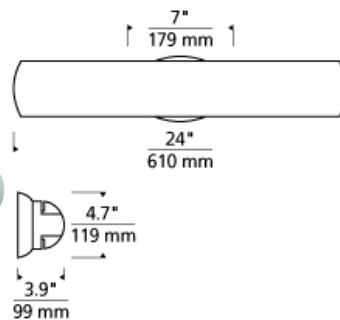

### DESCRIPTION

Floating crescent of multi-layered white case glass. Plated pressure formed base. Provides task and ambient light. May be mounted vertically or horizontally. Available in two lamp configurations: two 14 watt T5 linear fluorescent lamps (lamps and electronic ballast included); or four 120 volt, 60 watt mini-candelabra base lamps (included). Incandescent version dimmable with standard incandescent dimmer. ADA compliant.

### WEIGHT

8-8.5lb / 3.63-3.86kg ±

luna bath