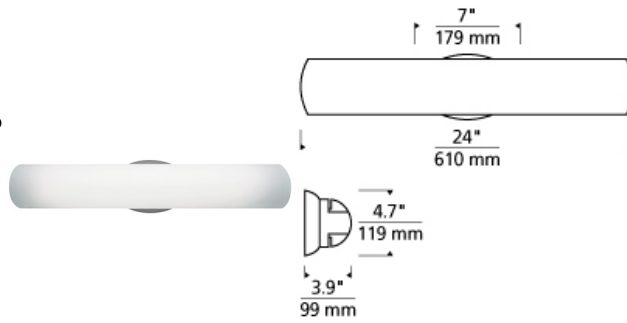

BATH COLLECTION

Luna Bath

FL ADA T20

DESCRIPTION

The Luna wall light by Tech Lighting is simple and clean in design as it appears to float gracefully in the air. The wide shade is composed of multiple layers of white case glass allowing for a soft yet ample amount of task and ambient light to pour out into your space. Scaling at 4.7â€ in length and 3.9â€ in width the Luna is ideal for bathroom lighting, vanity lighting and bedroom lighting. The Luna is available in two on-trend finishes, chrome and Satin Nickel and ships with your choice of fully dimmable LED or halogen lamping saving you both time and money. May be mounted vertically or horizontally. Available in two lamp configurations: two 14 watt T5 linear fluorescent lamps (lamps and electronic ballast included); or four 120 volt, 60 watt mini-candelabra base lamps (included). Incandescent version dimmable with standard incandescent dimmer. ADA compliant.

INSTALLATION

This product can mount to either a 4" square electrical box with round plaster ring or an octagonal electrical box. May also be mounted vertically. For wall mount use only.

WEIGHT

8-8.5lb / 3.63-3.86kg ±

luna bath

ORDERING INFORMATION

700BCLUN24 FINISH

LAMP

C CHROME
S SATIN NICKEL

FLUORESCENT 120V
-CF277 FLUORESCENT 277V
-HL INCANDESCENT 120V

TECH LIGHTING®

7400 Linder Avenue
Skokie, Illinois 60077