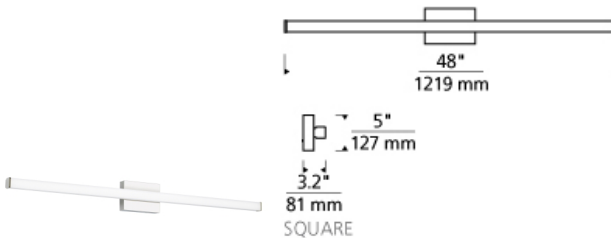

Lufe Square 48 Bath

LED ADA T20

DESCRIPTION

When a sleek, contemporary solution is in order, the Lufe Square rectilinear vanity bath light by Tech Lighting is the answer. Its soft, energy efficient integrated LED light delivers a 2700K or 3000K color temperature at 90 CRI. The lighting fixture's substantial, rectangular backplate cleanly cradles the Frosted Acrylic lens and complements the angular end caps along with cleverly hidden hardware to finish the look. The bath light comes with a choice of either a Polished Chrome or a Satin Nickel finish. Lufe Square is 5" high with a 3.2" extension, making it ADA compliant, and it's available in three lengths. 24", 36" and 48". Damp-rated and dimmable. LED includes 46.9 watt 3444 delivered lumens 90 CRI 2700K or 3000K LED module. Dimmable with a low-voltage electronic dimmer. Mounts vertically or horizontally. ADA compliant. 120v or 277v.

WEIGHT

3-3.5lb / 1.36-1.59kg ±

chrome

satın nickel

ORDERING INFORMATION

700BCLUF	SHAPE OR SIZE	LENGTH (A)	FINISH	LAMP
S	SQUARE	48 48"	C CHROME S SATIN NICKEL	0 INTEGRATED LED 90 CRI 2700K 120V 0 INTEGRATED LED 90 CRI 3000K 120V -277 INTEGRATED LED 90 CRI 2700K 277V -277 INTEGRATED LED 90 CRI 3000K 277V