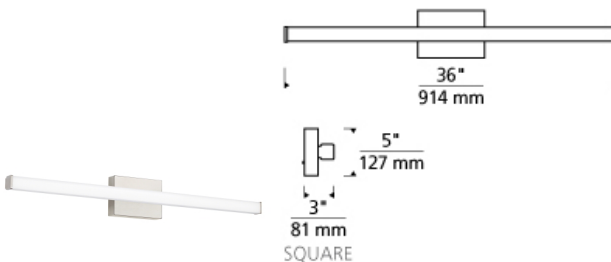

# Lufe Square 36 Bath

LED ADA T20

## DESCRIPTION

When a sleek, contemporary solution is in order, the Lufe Square rectilinear vanity bath light by Tech Lighting is the answer. Its soft, energy efficient integrated LED light delivers a 2700K or 3000K color temperature at 90 CRI. The lighting fixture's substantial, rectangular backplate cleanly cradles the Frosted Acrylic lens and complements the angular end caps along with cleverly hidden hardware to finish the look. The bath light comes with a choice of either a Polished Chrome or a Satin Nickel finish. Lufe Square is 5" high with a 3.2" extension, making it ADA compliant, and it's available in three lengths. 24", 36" and 48". Damp-rated and dimmable. LED includes 34.5 watt 2458 delivered lumens 90 CRI 2700K or 3000K LED module. Dimmable with a low-voltage electronic dimmer. Mounts vertically or horizontally. ADA compliant. 120v or 277v.

## WEIGHT

3-3.5lb / 1.36-1.59kg ±

satin nickel

## ORDERING INFORMATION

700BCLUF	SHAPE OR SIZE	LENGTH (A)	FINISH	LAMP
S	SQUARE	36 36"	C CHROME S SATIN NICKEL	0 INTEGRATED LED 90 CRI 2700K 120V 0 INTEGRATED LED 90 CRI 3000K 120V -277 INTEGRATED LED 90 CRI 2700K 277V -277 INTEGRATED LED 90 CRI 3000K 277V -LED927 INTEGRATED LED 90 CRI 2700K 120V -LED927-277 INTEGRATED LED 90 CRI 2700K 277V -LED930 INTEGRATED LED 90 CRI 3000K 120V -LED930-277 INTEGRATED LED 90 CRI 3000K 277V