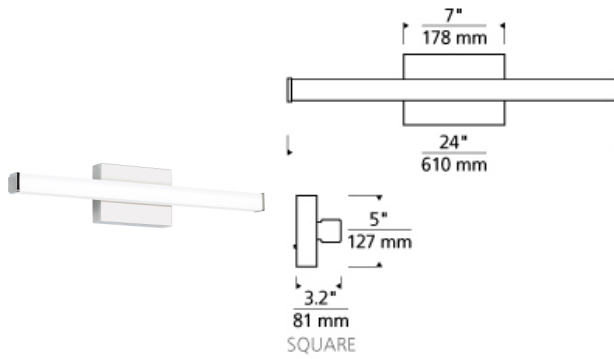

## DESCRIPTION

When a sleek, contemporary solution is in order, the Lufe Square rectilinear vanity bath light by Tech Lighting is the answer. Its soft, energy efficient integrated LED light delivers a 2700K or 3000K color temperature at 90 CRI. The lighting fixture's substantial, rectangular backplate cleanly cradles the Frosted Acrylic lens and complements the angular end caps along with cleverly hidden hardware to finish the look. The bath light comes with a choice of either a Polished Chrome or a Satin Nickel finish. Lufe Square is 5" high with a 3.2" extension, making it ADA compliant, and it's available in three lengths. 24", 36" and 48". Damp-rated and dimmable. LED includes 23.3 watt 1676 delivered lumens 90 CRI 2700K or 3000K LED module. Dimmable with a low-voltage electronic dimmer. Mounts vertically or horizontally. ADA compliant. 120v or 277v.

## WEIGHT

2-2.5lb / 0.91-1.13kg ±

chrome

## ORDERING INFORMATION

700BCLUF	SHAPE OR SIZE	LENGTH (A)	FINISH	LAMP
S	SQUARE	24 24"	C CHROME S SATIN NICKEL	-LED927 INTEGRATED LED 90 CRI 2700K 120V -LED927-277 INTEGRATED LED 90 CRI 2700K 277V -LED930 INTEGRATED LED 90 CRI 3000K 120V -LED930-277 INTEGRATED LED 90 CRI 3000K 277V