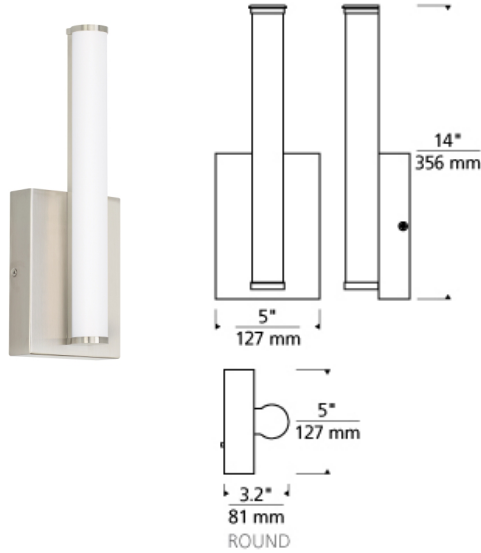

Lufe Round Wall

LED ADA T20

DESCRIPTION

When a sleek, contemporary solution is in order, the Lufe Round Wall sconce light by Tech Lighting is the answer. Its soft, energy efficient integrated LED light delivers a 2700K or 3000K color temperature at 90 CRI. The lighting fixture's square backplate cleanly cradles the Frosted Acrylic lens and complements the circular end caps along with cleverly hidden hardware to finish the look. Perfect to use as bathroom lights, hallway lights, living room lights and bedroom lights, the Lufe Round Wall sconce light comes in a choice of either a Polished Chrome or Satin Nickel finish. Lufe Round Wall is 14" high and 5" wide with a 3/8" extension, making it ADA compliant. Damp-rated and dimmable. LED includes 13 watt 764 delivered lumens 90 CRI 2700K or 3000K LED module. Dimmable with a low-voltage electronic dimmer. Can be mounted up or down. ADA compliant. 120v or 277v.

WEIGHT

1.5-2lb / 0.68-0.91kg ±

chrome

satin nickel

ORDERING INFORMATION

700BCLUF	SHAPE OR SIZE	LENGTH (A)	FINISH	LAMP
R	ROUND	14 14"	C CHROME S SATIN NICKEL	-LED927 INTEGRATED LED 90 CRI 2700K 120V -LED927-277 INTEGRATED LED 90 CRI 2700K 277V -LED930 INTEGRATED LED 90 CRI 3000K 120V -LED930-277 INTEGRATED LED 90 CRI 3000K 277V