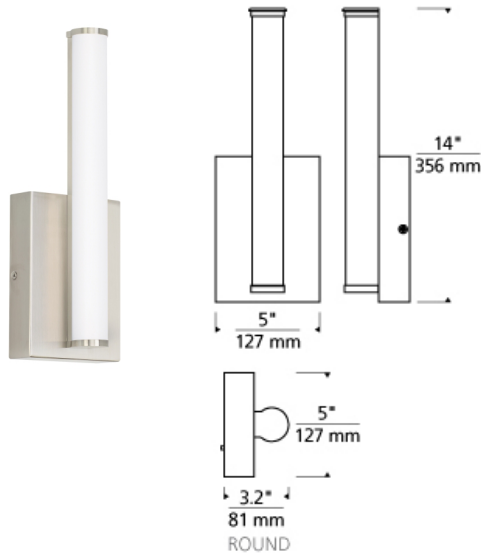

# Lufe Round Wall

LED ADA T20

## DESCRIPTION

When a sleek, contemporary solution is in order, the Lufe Round Wall sconce light by Tech Lighting is the answer. Its soft, energy efficient integrated LED light delivers a 2700K or 3000K color temperature at 90 CRI. The lighting fixture's square backplate cleanly cradles the Frosted Acrylic lens and complements the circular end caps along with cleverly hidden hardware to finish the look. Perfect to use as bathroom lights, hallway lights, living room lights and bedroom lights, the Lufe Round Wall sconce light comes in a choice of either a Polished Chrome or Satin Nickel finish. Lufe Round Wall is 14" high and 5" wide with a 3/8" extension, making it ADA compliant. Damp-rated and dimmable. LED includes 13 watt 764 delivered lumens 90 CRI 2700K or 3000K LED module. Dimmable with a low-voltage electronic dimmer. Can be mounted up or down. ADA compliant. 120v or 277v.

## WEIGHT

1.5-2lb / 0.68-0.91kg ±

chrome

satin nickel

## ORDERING INFORMATION

700BCLUF	SHAPE OR SIZE	LENGTH (A)	FINISH	LAMP
R	ROUND	14 14"	C CHROME S SATIN NICKEL	-LED927 INTEGRATED LED 90 CRI 2700K 120V -LED927-277 INTEGRATED LED 90 CRI 2700K 277V -LED930 INTEGRATED LED 90 CRI 3000K 120V -LED930-277 INTEGRATED LED 90 CRI 3000K 277V