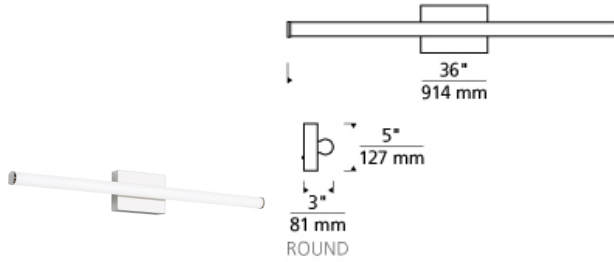

# Lufe Round 36 Bath

LED ADA T20

## DESCRIPTION

When a sleek, contemporary solution is in order, the Lufe Round cylindrical linear vanity bath light by Tech Lighting is the answer. Its soft, energy efficient integrated LED light delivers 2700K or 3000K at 90 CRI. The lighting fixture's rounded backplate cleanly cradles the Frosted Acrylic lens and complements the circular end caps along with cleverly hidden hardware to finish the look. The Lufe Round bath light comes in a choice of either a Polished Chrome or a Satin Nickel finish. Lufe Round is 5" high with a 3.2" extension, making it ADA compliant, and it's available in three lengths. 24", 36" and 48". All are damp-rated and dimmable. LED includes 34.5 watt 2458 delivered lumens 90 CRI 2700K or 3000K LED module. Dimmable with a low-voltage electronic dimmer. Mounts vertically or horizontally. ADA compliant. 120v or 277v.

## WEIGHT

2.5-3lb / 1.13-1.36kg ±

chrome

## ORDERING INFORMATION

700BCLUF	SHAPE OR SIZE	LENGTH (A)	FINISH	LAMP
R	ROUND	36 36"	C CHROME S SATIN NICKEL	-LED927 INTEGRATED LED 90 CRI 2700K 120V -LED927-277 INTEGRATED LED 90 CRI 2700K 277V -LED930 INTEGRATED LED 90 CRI 3000K 120V -LED930-277 INTEGRATED LED 90 CRI 3000K 277V