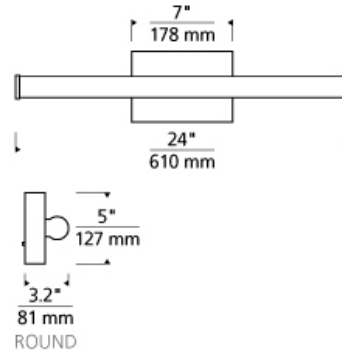

## DESCRIPTION

When a sleek, contemporary solution is in order, the Lufe Round cylindrical linear vanity bath light by Tech Lighting is the answer. Its soft, energy efficient integrated LED light delivers 2700K or 3000K at 90 CRI. The lighting fixture's rounded backplate cleanly cradles the Frosted Acrylic lens and complements the circular end caps along with cleverly hidden hardware to finish the look. The Lufe Round bath light comes in a choice of either a Polished Chrome or a Satin Nickel finish. Lufe Round is 5" high with a 3.2" extension, making it ADA compliant, and it's available in three lengths. 24", 36" and 48". All are damp-rated and dimmable. LED includes 23.3 watt 1676 delivered lumens 90 CRI 2700K or 3000K LED module. Dimmable with a low-voltage electronic dimmer. Mounts vertically or horizontally. ADA compliant. 120v or 277v.

## WEIGHT

2-2.5lb / 0.91-1.13kg ±

satin nickel

## ORDERING INFORMATION

| 700BCLUF | SHAPE OR SIZE | LENGTH (A) | FINISH                     | LAMP   |
|----------|---------------|------------|----------------------------|--|
| R        | ROUND         | 24 24"     | C CHROME<br>S SATIN NICKEL | -LED927 INTEGRATED LED 90 CRI 2700K 120V<br>-LED927-277 INTEGRATED LED 90 CRI 2700K 277V<br>-LED930 INTEGRATED LED 90 CRI 3000K 120V<br>-LED930-277 INTEGRATED LED 90 CRI 3000K 277V |