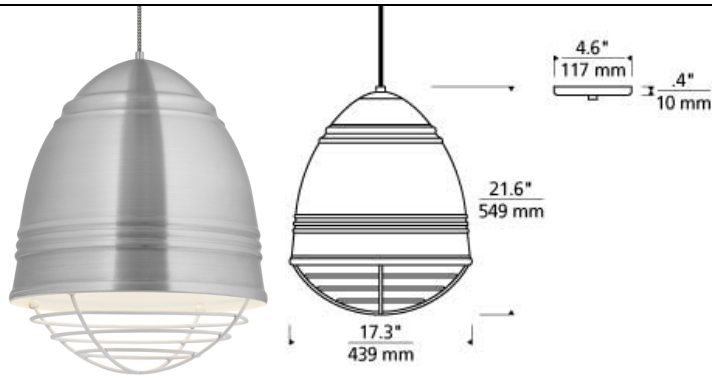

Loft Grande Pendant

LED T20

DESCRIPTION

This stylized and elevated interpretation of industrial high bay lighting features rubberized paint on the ribbed spun-metal shade to provide a smooth, matte finish while a choice of metallic plated cage adds a custom look. Brushed Aluminum includes black/white cloth cord. Rubberized Black includes black cloth cord. Rubberized White includes black/white cloth cord. Rated for (3) 75 watt E26 medium base lamps (Not included). LED includes (3) 120 volt 9.5 watt, 800 gross lumens 90 CRI 2700K LED A19 lamps. LED version dimmable with an LED compatible dimmer. Consult lamp manufacturer for more information. 120v. Includes 6 feet of field-cuttable cloth cord.

ACCESSORIES & OPTICAL CONTROLS

Suspension Swag Hook

WEIGHT

6-6.5lb / 2.72-2.95kg ±

brushed aluminum w/ white interior rubberized black w/ white interior brushed aluminum black cage rubberized black black cage brushed aluminum copper cage rubberized black copper cage brushed aluminum polished nickel cage rubberized black polished nickel cage brushed aluminum white cage