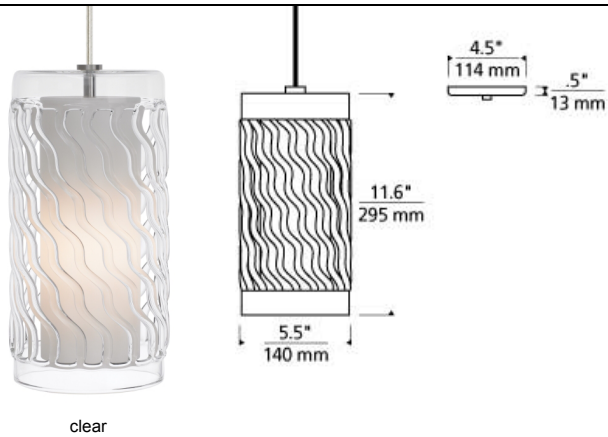

LINE - VOLTAGE PENDANTS / SUSPENSION

Liza Grande Pendant T20

DESCRIPTION

The Liza Grande pendant light from Tech Lighting features a clear flame-worked borosilicate glass, commercially known as Pyrex[®]. The borosilicate glass is formed into a dramatic cylinder with a flowing diagonal pattern of open glass which creates visual depth against an inner white glass diffuser. The large scale of the Liza Grande make it ideal for kitchen island task lighting, dining room lighting and hallway lighting. Available lamping options include energy efficient LED or no-lamp, leaving you the option to light this fixture with your preferred lamping. The LED option is fully-dimmable to create the desired ambiance in you special space. Clear, flame-worked borosilicate glass, commercially known as Pyrex, is formed into a large, dramatic cylinder with a flowing diagonal pattern of open glass which creates visual depth against an inner white glass diffuser. Black, satin nickel, and white finish options highlighted with satin detail and clear cable. antique bronze finish highlighted with antique bronze detail and brown cable. Rated for (1) 120 volt, 60 watt max E26 lamp (Lamp Not Included) 120 volt 6.5 watt 810 delivered lumens, 2700K, medium base LED BT15 lamp/ Dimmable with LED compatible dimmer. Fixture is provided with six feet of field-cutttable cable.

clear

INSTALLATION

This product can mount to either a 4" square electrical box with round plaster ring or an octagon electrical box.

OTHER

TD includes 4.5" Round Canopy.
Antique Bronze and Black Finish Only Available on TD.
CF277 Lamp Only Available on TD.

clear

ORDERING INFORMATION

700 SYSTEM	LIZGP	COLOR	FINISH	LAMP
TD	LINE-VOLTAGE PENDANTS/SUSPENSION	C CLEAR	Z ANTIQUE BRONZE	INCANDESCENT 120V
TT	SINGLE-CIRCUIT T-TRAK	K SMOKE	B BLACK	NO LAMP
TT2	TWO-CIRCUIT T-TRAK		S SATIN NICKEL	-LED827 LED BT15 80 CRI 2700K 120V
			W WHITE	