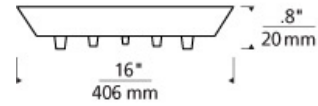

MULTI-PORT CHANDELIERS

Line-voltage Round Canopy 5-port

T20

DESCRIPTION

Use to suspend a combination of pendants from a single mounting location (pendants sold separately). Available in two styles: suspend three pendants or five pendants from a single round canopy. For use with incandescent pendants only.