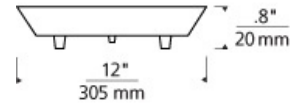

INSTALLATION

This product can mount to either a 4" square electrical box with round plaster ring or an octagon electrical box (not included). For ceiling only.

line-voltage round canopy 3-port

ORDERING INFORMATION