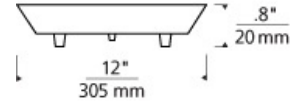

MULTI-PORT CHANDELIERS

Line-voltage Round Canopy 3-port T20

DESCRIPTION

Use to suspend a combination of pendants from a single mounting location (pendants sold separately). Available in two styles: suspend three pendants or five pendants from a single round canopy. For use with incandescent pendants only.