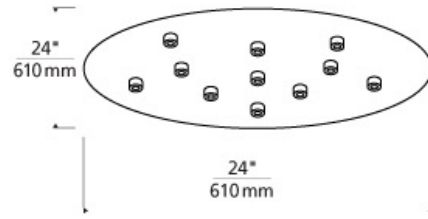

MULTI-PORT CHANDELIERS

Line-Voltage Round Canopy 11-port

DESCRIPTION

Craft a unique and custom made chandelier using the Line-Voltage Round Canopy 11-Port by Tech Lighting. A one of kind chandelier is as easy as 1-2-3, simply select your pendants, then select the finish that suits your space and lastly install. This multi-port chandelier canopy is ideal for both residential and commercial installations. Available finish options include a sleek and contemporary Metal finish. This canopy mounts to a standard 4" junction box with round plaster ring (provided by electrician). 24" Diameter Drywall anchors included for additional support. Includes 11 line-voltage PowerJack ports.

INSTALLATION

This product can mount to either a 4" square electrical box with round plaster ring or an octagonal electrical box (not included). For ceiling only.

OTHER

The following line-voltage pendants are compatible: Beacon, Benton, Cabo Grande, Clark, Cleo, Echo, Echo Grande, Emerge, Fino Small, Fire Grande, Fire Onyx, Henrik Grande, Hudson, Isella, Jayden Grande, Kiev Large, Liza Grande, Manette Grande, Melrose, Modele, Ovation, Parfum Grande, Peyton Grande, Piper Grande, Playa, Sara Grande, Soda, Wrightwood.

maple wood

WEIGHT

29lb / 13.15kg ±

maple wood

metal

walnut wood

ORDERING INFORMATION

700PJRD11 SHAPE OR SIZE	COLOR	FINISH
ROUND 11 PORT	M MAPLE WOOD T METAL W WALNUT WOOD	Z ANTIQUE BRONZE S SATIN NICKEL