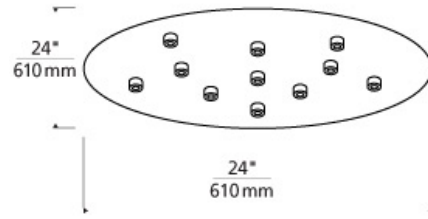

MULTI-PORT CHANDELIERS

Line-Voltage Round Canopy 11-port

DESCRIPTION

Mounts to a standard 4" junction box with round plaster ring (provided by electrician). 24" Diameter Drywall anchors included for additional support. Includes 11 line-voltage PowerJack ports.

INSTALLATION

This product can mount to either a 4" square electrical box with round plaster ring or an octagonal electrical box (not included). For ceiling only.

OTHER

The following line-voltage pendants are compatible: Beacon, Benton, Cabo Grande, Clark, Cleo, Echo, Echo Grande, Emerge, Fino Small, Fire Grande, Fire Onyx, Henrik Grande, Hudson, Isella, Jayden Grande, Kiev Large, Liza Grande, Manette Grande, Melrose, Modele, Ovation, Parfum Grande, Peyton Grande, Piper Grande, Playa, Sara Grande, Soda, Wrightwood.

maple wood

WEIGHT

29lb / 13.15kg ±

maple wood

metal

walnut wood

ORDERING INFORMATION

700PJRD11 SHAPE OR SIZE	COLOR	FINISH
ROUND 11 PORT	M MAPLE WOOD T METAL W WALNUT WOOD	Z ANTIQUE BRONZE S SATIN NICKEL