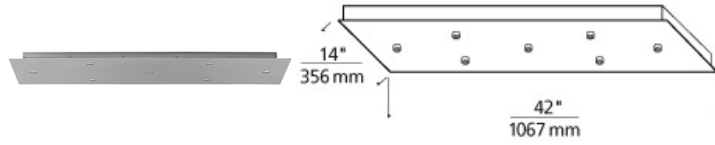

MULTI-PORT CHANDELIERS

Line-Voltage Rectangle Canopy 7-port T20

DESCRIPTION

Mounts to a standard 4" junction box with round plaster ring (provided by electrician). 42"L x 14"W x 2.5" Depth Drywall anchors included for additional support. Includes 7 line-voltage PowerJack ports.

INSTALLATION

This product can mount to either a 4" square electrical box with round plaster ring or an octagonal electrical box (not included). For ceiling only.

OTHER

The following line-voltage pendants are compatible: Beacon, Benton, Cabo Grande, Clark, Cleo, Echo, Echo Grande, Emerge, Fino Small, Fire Grande, Fire Onyx, Harper, Henrik Grande, Hudson, Isella, Jayden Grande, Kiev Large, Liza Grande, Manette Grande, Melrose, Modele, Ovation, Palestra, Parfum Grande, Peyton Grande, Piper Grande, Playa, Prescott, Quinton, Sara Grande, Soda, Soleil Grande, Union Large, Ventana Grande, Wrightwood.