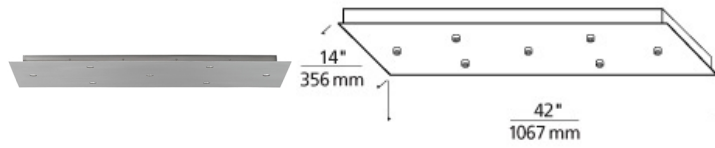

MULTI-PORT CHANDELIERS

Line-Voltage Rectangle Canopy 7-port

DESCRIPTION

Craft a unique and custom made chandelier using the Line-Voltage Rectangle Canopy 7-Port by Tech Lighting. A one of kind chandelier is as easy as 1-2-3, simply select your pendants, then select the finish that suits your space and lastly install. This multi-port chandelier canopy is ideal for both residential and commercial installations. Available finish options include a sleek and contemporary Metal finish. This canopy mounts to a standard 4" junction box with round plaster ring (provided by electrician). 42"L x 14"W x 2.5" Depth Drywall anchors included for additional support. Includes 7 line-voltage PowerJack ports.

INSTALLATION

This product can mount to either a 4" square electrical box with round plaster ring or an octagonal electrical box (not included). For ceiling only.

OTHER

The following line-voltage pendants are compatible: Beacon, Benton, Cabo Grande, Clark, Cleo, Echo, Echo Grande, Emerge, Fino Small, Fire Grande, Fire Onyx, Harper, Henrik Grande, Hudson, Isella, Jayden Grande, Kiev Large, Liza Grande, Manette Grande, Melrose, Modele, Ovation, Palestra, Parfum Grande, Peyton Grande, Piper Grande, Playa, Prescott, Quinton, Sara Grande, Soda, Soleil Grande, Union Large, Ventana Grande, Wrightwood.

WEIGHT

35lb / 15.88kg ±

metal

metal

ORDERING INFORMATION

700PJLD7 SHAPE OR SIZE	COLOR	FINISH
RECTANGLE 7 PORT	T METAL	Z ANTIQUE BRONZE S SATIN NICKEL

For use with seven Line-Voltage Pendants.

When ordering Pendant, replace TD with PJ in part number.