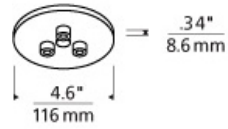

MULTI-PORT CHANDELIERS

Line-Voltage Mini Canopy 3 Port Round T20

DESCRIPTION

Mount to a standard 4" junction box with round plaster ring (provided by electrician).

INSTALLATION

This product can mount to either a 4" square electrical box with round plaster ring or an octagonal electrical box (not included).

line-voltage mini
canopy 3 port
round