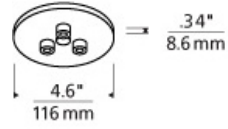

MULTI-PORT CHANDELIERS

Line-Voltage Mini Canopy 3 Port Round T20

DESCRIPTION

Mount to a standard 4" junction box with round plaster ring (provided by electrician).

INSTALLATION

This product can mount to either a 4" square electrical box with round plaster ring or an octagonal electrical box (not included).