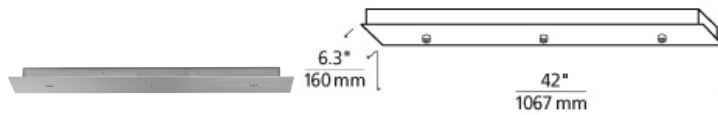

MULTI-PORT CHANDELIERS

Line-Voltage Linear Long Canopy 3-port

DESCRIPTION

Craft a unique and custom made chandelier using the Line-Voltage Linear Long Canopy 3-Port by Tech Lighting. A one of kind chandelier is as easy as 1-2-3, simply select your pendants, then select the finish that suits your space and lastly install. This multi-port chandelier canopy is ideal for both residential and commercial installations. Available finish options include a sleek and contemporary Metal finish. This canopy mounts to a standard 4" junction box with round plaster ring (provided by electrician). Drywall anchors included for additional support. Includes 3 line-voltage Power Jack ports.

INSTALLATION

This product can mount to either a 4" square electrical box with round plaster ring or an octagonal electrical box (not included). For ceiling only.

OTHER

The following line-voltage pendants are compatible: Beacon, Benton, Cabo Grande, Clark, Cleo, Echo, Echo Grande, Emerge, Fino Large, Fino Small, Fire Grande, Fire Onyx, Harper, Henrik Grande, Hudson, Isella, Jayden Grande, Kiev Large, Liza Grande, Manette Grande, Melrose, Modele, Ovation, Palestra, Parfum Grande, Peyton Grande, Piper Grande, Playa, Prescott, Quinton, Sara Grande, Soda, Soleil Grande, Union Large, Ventana Grande, Wrightwood.

maple wood

metal

ORDERING INFORMATION

700PJLD3 SHAPE OR SIZE	COLOR	FINISH
RECTANGLE 3 PORT LINEAR LONG	T METAL	Z ANTIQUE BRONZE S SATIN NICKEL

For use with three Line-Voltage Pendants.

700PJLD3 _____

FIXTURE TYPE: _____