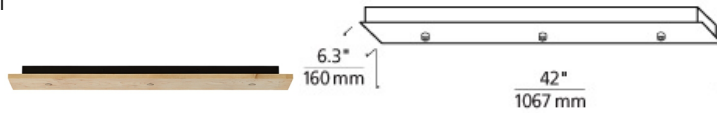

MULTI-PORT CHANDELIERS

Line-Voltage Linear Long Canopy 3-port T20

DESCRIPTION

Mounts to a standard 4" junction box with round plaster ring (provided by electrician). Drywall anchors included for additional support. Includes 3 line-voltage Power Jack ports.

INSTALLATION

This product can mount to either a 4" square electrical box with round plaster ring or an octagonal electrical box (not included). For ceiling only.

OTHER

The following line-voltage pendants are compatible: Beacon, Benton, Cabo Grande, Clark, Cleo, Echo, Echo Grande, Emerge, Fino Large, Fino Small, Fire Grande, Fire Onyx, Harper, Henrik Grande, Hudson, Isella, Jayden Grande, Kiev Large, Liza Grande, Manette Grande, Melrose, Modele, Ovation, Palestra, Parfum Grande, Peyton Grande, Piper Grande, Playa, Prescott, Quinton, Sara Grande, Soda, Soleil Grande, Union Large, Ventana Grande, Wrightwood.