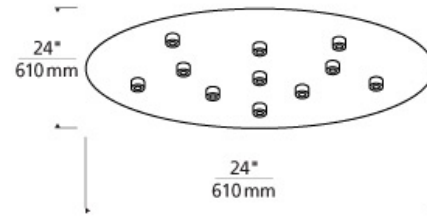

MULTI-PORT CHANDELIERS

Line-Low Voltage Round Canopy 11-port LED LED

DESCRIPTION

Mounts to a standard 4" junction box with round plaster ring (provided by electrician). 24" Diameter Drywall anchors included for additional support. Includes electronic transformers, 5 low-voltage FreeJack ports, and 6 line-voltage PowerJack ports.

INSTALLATION

This product can mount to either a 4" square electrical box with round plaster ring or an octagonal electrical box (not included). For ceiling only. Transformers (included) fit in canopy.

OTHER

metal

WEIGHT

29lb / 13.15kg ±

maple wood

metal

walnut wood

ORDERING INFORMATION

| 700FJPJRD11 SHAPE OR SIZE | COLOR | FINISH | VOLTAGE |
|---------------------------------------|---|--|-------------------------------------|
| ROUND 11 PORT HYBRID LINE-LOW VOLTAGE | M MAPLE WOOD T METAL W WALNUT WOOD | Z ANTIQUE BRONZE S SATIN NICKEL | - 120V IN/12V OUT LED LED |