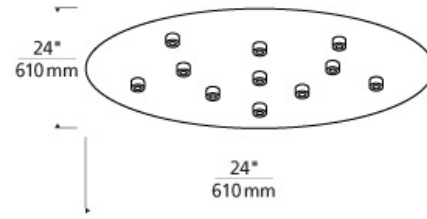

MULTI-PORT CHANDELIERS

Line-Low Voltage Round Canopy 11-port LED LED T20

DESCRIPTION

Mounts to a standard 4" junction box with round plaster ring (provided by electrician). 24" Diameter Drywall anchors included for additional support. Includes electronic transformers, 5 low-voltage FreeJack ports, and 6 line-voltage PowerJack ports.

INSTALLATION

This product can mount to either a 4" square electrical box with round plaster ring or an octagonal electrical box (not included). For ceiling only. Transformers (included) fit in canopy.