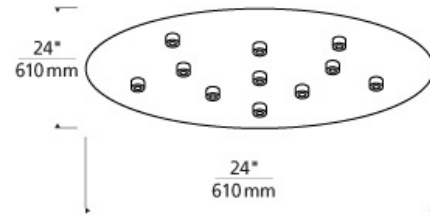

MULTI-PORT CHANDELIERS

Line-Low Voltage Round Canopy 11-port

DESCRIPTION

Craft a unique and custom made chandelier using the Line-Low Voltage Round Canopy 11-Port by Tech Lighting. A one of kind chandelier is as easy as 1-2-3, simply select your pendants, then select the finish that suits your space and lastly install. This multi-port chandelier canopy is ideal for both residential and commercial installations. Available finish options include a sleek and contemporary Metal finish. This canopy mounts to a standard 4" junction box with round plaster ring (provided by electrician). 24" Diameter Drywall anchors included for additional support. Includes electronic transformers, 5 low-voltage FreeJack ports, and 6 line-voltage PowerJack ports.

INSTALLATION

This product can mount to either a 4" square electrical box with round plaster ring or an octagonal electrical box (not included). For ceiling only. Transformers (included) fit in canopy.

walnut wood

OTHER

The following line-voltage pendants are compatible: Beacon, Benton, Cabo Grande, Clark, Cleo, Echo, Echo Grande, Emerge, Fino Large, Fino Small, Fire Grande, Fire Onyx, Henrik Grande, Hudson, Isella, Jayden Grande, Kiev Large, Liza Grande, Manette Grande, Melrose, Modele, Ovation, Parfum Grande, Peyton Grande, Piper Grande, Playa, Sara Grande, Soda, Wrightwood.

WEIGHT

29lb / 13.15kg ±

metal

ORDERING INFORMATION

700FJPJRD11 SHAPE OR SIZE	COLOR	FINISH	VOLTAGE
ROUND 11 PORT HYBRID LINE-LOW VOLTAGE	T METAL	Z ANTIQUE BRONZE S SATIN NICKEL	120V IN/12V OUT

For use with any five 12 Volt halogen or LED FreeJack pendants and six Line-Voltage Pendants.

TECH LIGHTING®
7400 Linder Avenue T 847.410.4400
Skokie, Illinois 60077 F 847.410.4500
Tech Lighting, L.L.C.

700FJPJRD11 _____

FIXTURE TYPE: _____

JOB NAME: _____

NOTES: _____
_____
_____