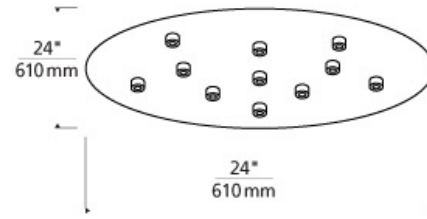

MULTI-PORT CHANDELIERS

Line-Low Voltage Round Canopy 11-port

DESCRIPTION

Mounts to a standard 4" junction box with round plaster ring (provided by electrician). 24" Diameter Drywall anchors included for additional support. Includes electronic transformers, 5 low-voltage FreeJack ports, and 6 line-voltage PowerJack ports.

INSTALLATION

This product can mount to either a 4" square electrical box with round plaster ring or an octagonal electrical box (not included). For ceiling only. Transformers (included) fit in canopy.

OTHER

WEIGHT

29lb / 13.15kg ±

walnut wood

maple wood

metal

walnut wood

ORDERING INFORMATION

700FJPJRD11 SHAPE OR SIZE	COLOR	FINISH	VOLTAGE
ROUND 11 PORT HYBRID LINE-LOW VOLTAGE	M MAPLE WOOD T METAL W WALNUT WOOD	Z ANTIQUE BRONZE S SATIN NICKEL	120V IN/12V OUT