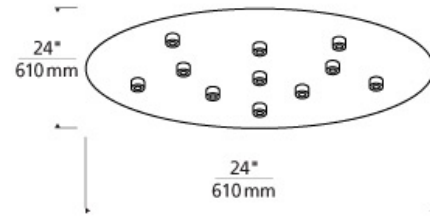

MULTI-PORT CHANDELIERS

Line-Low Voltage Round Canopy 11-port T20

DESCRIPTION

Mounts to a standard 4" junction box with round plaster ring (provided by electrician). 24" Diameter Drywall anchors included for additional support. Includes electronic transformers, 5 low-voltage FreeJack ports, and 6 line-voltage PowerJack ports.

INSTALLATION

This product can mount to either a 4" square electrical box with round plaster ring or an octagonal electrical box (not included). For ceiling only. Transformers (included) fit in canopy.

OTHER

WEIGHT

29lb / 13.15kg ±

walnut wood

maple wood

metal

walnut wood

ORDERING INFORMATION

| 700FJPJRD11 SHAPE OR SIZE | COLOR | FINISH | VOLTAGE |
|---------------------------------------|---|--|-----------------|
| ROUND 11 PORT HYBRID LINE-LOW VOLTAGE | M MAPLE WOOD T METAL W WALNUT WOOD | Z ANTIQUE BRONZE S SATIN NICKEL | 120V IN/12V OUT |