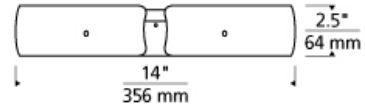

Lifo Flush

LED ADA T20

DESCRIPTION

The rounded, metal panels of the Lifo ceiling light by Tech Lighting come together to create a symmetrical, contemporary shade around the integrated LED light source. The simple use of negative space adds visual interest to this clean profile, offering a nice change from the classic circular ceiling light. Offered in a high gloss White or Gray finish, the exterior gleams. This Lifo light is ideal for complementing a modern bathroom, foyer, hallway or for light in a large installation with multiples throughout an expanse of commercial space. Damp-rated and dimmable, the Lifo ceiling light is 2.5" high and 14" in diameter. LED includes 22.4 watt 1002 delivered lumens 90 CRI 3000K LED module. Dimmable with a low-voltage electronic dimmer. 120v or 277v

WEIGHT

4.5-5lb / 2.04-2.27kg ±

white

gray

ORDERING INFORMATION

700FMLFO FINISH

LAMP

Y GRAY
W WHITE