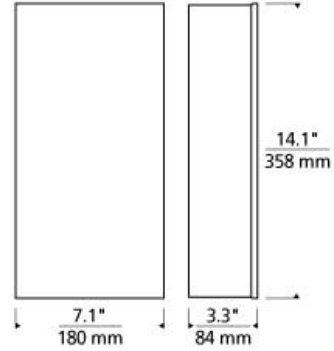

WALL COLLECTION

Lexington Wall

LED FL ADA T20

DESCRIPTION

This sleek and contemporary Lexington Wall Sconce by Tech Lighting features a half-cylinder fabric shade with rolled edges and minimal metal base. Generously sized at 14" tall and offered in two fabric colors, Desert Clay and White, both with Satin Nickel hardware. Available with and without lamp. Rated for (1) 60w max, E26 medium based lamp (Not Included). LED version includes 13 watt, 1000 lumens, 2700K LED modules. LED version dimmable with low-voltage electronic dimmer. ADA compliant.

INSTALLATION

This product can mount to either a 4" square electrical box with round plaster ring or an octagonal electrical box (not included).

WEIGHT

2.38lb / 1.08kg ±

white

desert clay

white

ORDERING INFORMATION