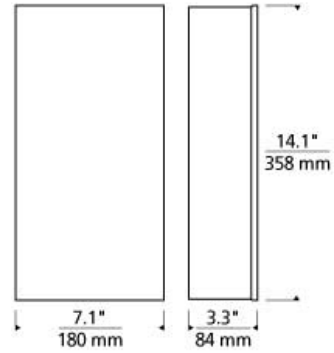

WALL COLLECTION

Lexington Wall

LED FL ADA T20

DESCRIPTION

Half-cylinder fabric shade with rolled edges and minimal metal base. Rated for (1) 60w max, E26 medium based lamp (Not Included). LED version includes 13 watt, 1000 lumens, 2700K LED modules. LED version dimmable with low-voltage electronic dimmer. ADA compliant.

INSTALLATION

This product can mount to either a 4" square electrical box with round plaster ring or an octagonal electrical box (not included).

WEIGHT

2.38lb / 1.08kg ±

white

desert clay

white

ORDERING INFORMATION