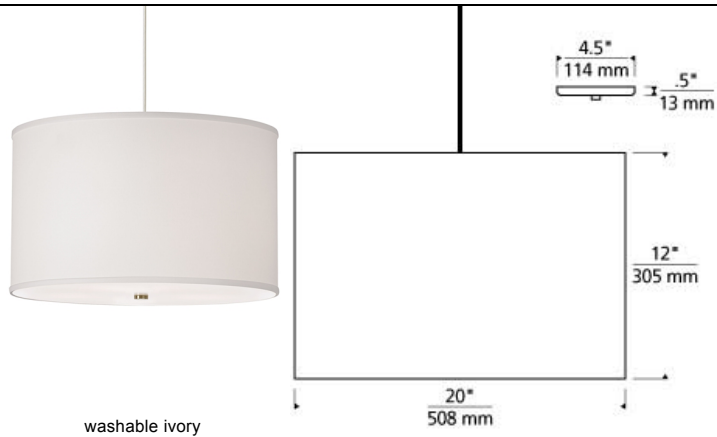

LINE - VOLTAGE PENDANTS / SUSPENSION

Lexington Pendant LED T20

DESCRIPTION

Large drum shaped fabric shade suspended from a round canopy. Glass diffuser provides a glare free wash of light. Rated for (4) 100 watt max, E26 medium base lamp (Lamp Not Included). LED includes (4) 120 volt 9.5 watt, 258 delivered lumen, 2700K medium base LED A19 lamps. Fixture is provided with six feet of field-cutable cable. LED dimmable with LED compatible dimmer.

ACCESSORIES & OPTICAL CONTROLS

Line-voltage Swag Hook

WEIGHT

7.5-10.5lb / 3.4-4.76kg ±

desert clay washable ivory white

ORDERING INFORMATION

700	SYSTEM	LEXP	COLOR	FINISH	LAMP
TD	LINE-VOLTAGE PENDANTS/SUSPENSION		C DESERT CLAY	Z ANTIQUE BRONZE	NO LAMP
TT	SINGLE-CIRCUIT T-TRAK		WI WASHABLE IVORY	B BLACK	-LED927 LED 90 CRI 2700K 120V (T20/T24)
			W WHITE	S SATIN NICKEL	
				W WHITE	