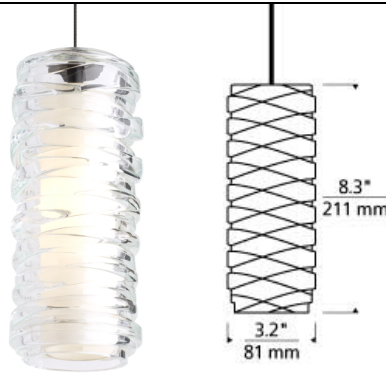

Leigh Pendant LED SORAA T20

DESCRIPTION

The Leigh pendant by Tech Lighting is an artistically crafted hand-blown Italian glass pendant featuring spiraled glass with eye alluring detail. Uniquely textured ribbed characteristics play off the light that brilliantly shines through adding sparkle and illumination. The Leigh is available in clear or smoke glass and three on-trend finish options. Due to its contemporary look the Leigh is ideal for kitchen island task lighting, bedroom lighting and dining room lighting. Create a custom chandelier that is unique to your space by combining the Leigh with any of our multi-port chandeliers. Your choice of energy efficient LED lamping can ship with the Leigh. Any lamping options selected can be fully dimmed to create the desired ambiance in your special space. Includes low-voltage, 35 watt, 414 gross lumens, halogen bi-pin lamp or 8 watt, 500 gross lumens, 3000K, replaceable SORAA® LED module. Dimmable with low-voltage electronic or magnetic dimmer (based on transformer). Ships with six feet of field-cuttable cable. Works with SORAA.

INSTALLATION

Socket terminates with FreeJack male connector, which may be installed into a system connector. Elements ordered with a system prefix include a connector for that system. For use on T~TRAK, order FreeJack version and T~TRAK FreeJack Connector (sold separately).

ACCESSORIES & OPTICAL CONTROLS

SORAA® LED Bi-Pin Replacement Pendant Module

WEIGHT

2.0-2.5lb / 0.91-1.13kg ±

clear

transparent smoke

ORDERING INFORMATION

700	SYSTEM	LEI	COLOR	FINISH	LAMP
FJ	FREEJACK		C CLEAR	Z ANTIQUE BRONZE	12 VOLT HALOGEN (T20)
MP	MONOPOINT		K TRANSPARENT SMOKE	C CHROME	-LEDS930 12 VOLT LED 90 CRI 3000K (T20/T24)
MO	MONORAIL			S SATIN NICKEL	-24 24 VOLT HALOGEN
MO2	TWO-CIRCUIT MONORAIL				