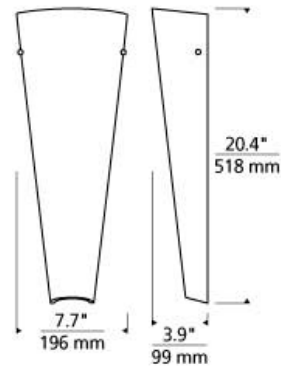

WALL COLLECTION

Larkspur Wall

LED FL ADA T20

DESCRIPTION

The Larkspur wall sconce light by Tech Lighting features a cone shaped, slumped glass with rich color and textured like patterns. The Larkspur is available in two contemporary colors, Beach Amber and Surf White and is available in three on-trend finishes. Scaling at 3.5" in width and 5.5" in length the Larkspur is ideal for bathroom lighting, hallway lighting and bedroom lighting flanking two end tables. Also included in the Larkspur family is the Mini Larkspur, simply search Larkspur to find its closest relatives. Available lamping options include energy efficient LED and no-lamp giving you the option to light this fixture with your preferred lamping. Rated for (1) 75w max, E26 medium based lamp (Not Included). LED version includes 16 watt, 1400 delivered lumens, 2700K LED modules. LED version dimmable with low-voltage electronic dimmer. ADA compliant.

INSTALLATION

This product can mount to either a 4" square electrical box with round plaster ring or an octagonal electrical box (not included).

WEIGHT

5lb / 2.27kg ±

beach amber

surf white
antique bronze

surf white
satin nickel