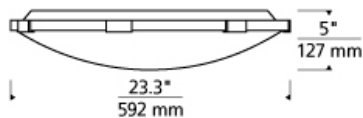

Lance 24 Ceiling LED T20

DESCRIPTION

The universally appealing Lance 24 LED ceiling light from Tech Lighting exudes a warm yet contemporary style. This ceiling light fixture features a thin, direct-mount metal body in your choice of on-trend finishes such as warm aged brass, smooth satin nickel and crisp polished chrome and includes removable coordinating decorative trim accessories. These accessories attach via high-powered magnets built into the metal body at evenly spaced increments to ensure a flawlessly symmetrical appearance. A frosted glass diffuser effectively controls the highly capable LED light source within, which is fully dimmable to help you create the desired ambiance in suitable applications such as bedroom lighting, bathroom lighting, hallway lighting and foyer lighting. Includes 45 watt, 3506 delivered lumen, 2700K or 3000K LED module. May be wall or ceiling mounted. Dimmable with low-voltage electronic or triac dimmer.

INSTALLATION

This product can mount to either a 4" square electrical box with round plaster ring or an octagonal electrical box (not included).