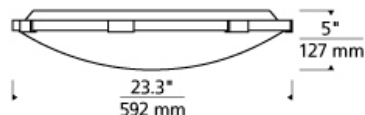

INSTALLATION

This product can mount to either a 4" square electrical box with round plaster ring or an octagonal electrical box (not included).

WEIGHT

13.5-14lb / 6.12-6.35kg ±

aged brass

chrome

satin nickel