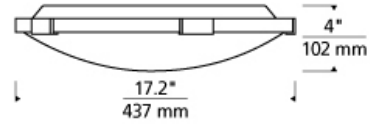

Lance 18 Ceiling

LED ADA T20

DESCRIPTION

The universally appealing Lance 18 LED ceiling light from Tech Lighting exudes a warm yet contemporary style. This ceiling light fixture features a thin, direct-mount metal body in your choice of on-trend finishes such as warm aged brass, smooth satin nickel and crisp polished chrome and includes removable coordinating decorative trim accessories. These accessories attach via high-powered magnets built into the metal body at evenly spaced increments to ensure a flawlessly symmetrical appearance. A frosted glass diffuser effectively controls the highly capable LED light source within, which is fully dimmable to help you create the desired ambiance in suitable applications such as bedroom lighting, bathroom lighting, hallway lighting and foyer lighting. Includes 33 watt, 1692 delivered lumen, 2700K or 3000K LED module. May be wall or ceiling mounted. Dimmable with low-voltage electronic or triac dimmer.

INSTALLATION

This product can mount to either a 4" square electrical box with round plaster ring or an octagonal electrical box (not included).

WEIGHT

4-4.5lb / 1.81-2.04kg ±

ORDERING INFORMATION

700FMLNC	SHAPE OR SIZE	FINISH	LAMP
18	18" DIAMETER	A AGED BRASS C CHROME S SATIN NICKEL	-LED927 LED 90 CRI 2700K 120V -LED927-277 LED 90 CRI 2700K 277V -LED930 LED 90 CRI 3000K 120V -LED930-277 LED 90 CRI 3000K 277V

TECH LIGHTING®

7400 Linder Avenue
Skokie, Illinois 60077

T 847.410.4400
F 847.410.4500

Tech Lighting, L.L.C.

700FM LNC _____

FIXTURE TYPE: _____

JOB NAME: _____

NOTES: _____

_____

_____

©2018 Tech Lighting, L.L.C. All Rights Reserved. The "Tech Lighting" graphic is a registered trademark of Tech Lighting, L.L.C. Tech Lighting reserves the right to change specifications for product improvements without notification.