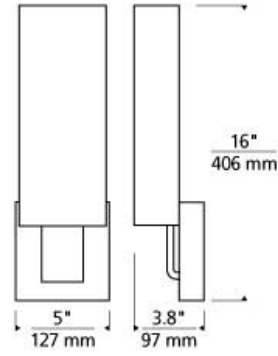

WALL COLLECTION

Kisdon Wall

LED FL ADA T20

DESCRIPTION

Modern meets sophisticated in the Kisdon wall sconce light by Tech Lighting. The Kisdon is handsome and bold with its contemporary rectangular glass shade and die-cast metal detailing. A frosted white glass diffuser provides a smooth wash of light into surrounding spaces. The Kisdon is available in three on-trend finishes, Antique Bronze, Chrome and Satin Nickel. Mount this contemporary fixture in places such as hallways, bathrooms and closets. Available lamping options include energy efficient integrated LED or no-lamp, leaving you the option to light this fixture with your preferred lamping. LED lamping options are fully dimmable to create the desired ambiance in your unique space. Includes two 120 volt, 60 watt G9 base halogen lamps or 12 watt, 780 lumens, 3000K LED modules. Incandescent version dimmable with standard incandescent dimmer. Mounts up or down. ADA compliant.

white glass

INSTALLATION

Mounts to a standard 4" square junction box with round plaster ring (provided by electrician).

WEIGHT

3.5-4lb / 1.59-1.81kg ±

antique bronze

satin nickel

ORDERING INFORMATION