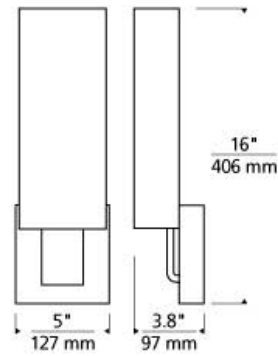

WALL COLLECTION

Kisdon Wall

LED FL ADA T20

DESCRIPTION

Modern meets sophisticated in the Kisdon wall sconce light by Tech Lighting. The Kisdon is handsome and bold with its contemporary rectangular glass shade and die-cast metal detailing. A frosted white glass diffuser provides a smooth wash of light into surrounding spaces. The Kisdon is available in three on-trend finishes, Antique Bronze, Chrome and Satin Nickel. Mount this contemporary fixture in places such as hallways, bathrooms and closets. Available lamping options include energy efficient integrated LED or no-lamp, leaving you the option to light this fixture with your preferred lamping. LED lamping options are fully dimmable to create the desired ambiance in your unique space. Includes two 120 volt, 60 watt G9 base halogen lamps or 12 watt, 780 lumens, 3000K LED modules. Incandescent version dimmable with standard incandescent dimmer. Mounts up or down. ADA compliant.

INSTALLATION

Mounts to a standard 4" square junction box with round plaster ring (provided by electrician).

WEIGHT

3.5-4lb / 1.59-1.81kg ±

ORDERING INFORMATION

700WSKISW COLOR	FINISH	LAMP
W WHITE GLASS	Z ANTIQUE BRONZE C CHROME S SATIN NICKEL	INCANDESCENT (T20) -LED830 LED 80 CRI 3000K 120V -LED830-277 LED 80 CRI 3000K 277V

White acrylic not available with incandescent lamp option.

700WSKISW _____

FIXTURE TYPE: _____

JOB NAME: _____

NOTES: _____

_____

_____

©2019 Tech Lighting, L.L.C. All Rights Reserved. The "Tech Lighting" graphic is a registered trademark of Tech Lighting, L.L.C. Tech Lighting reserves the right to change specifications for product improvements without notification.