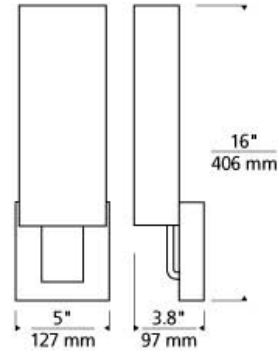

WALL COLLECTION

Kisdon Wall

LED FL ADA T20

DESCRIPTION

Modern meets sophisticated in the Kisdon wall sconce light by Tech Lighting. The Kisdon is handsome and bold with its contemporary rectangular glass shade and die-cast metal detailing. A frosted white glass diffuser provides a smooth wash of light into surrounding spaces. The Kisdon is available in three on-trend finishes, Antique Bronze, Chrome and Satin Nickel. Mount this contemporary fixture in places such as hallways, bathrooms and closets. Available lamping options include energy efficient integrated LED or no-lamp, leaving you the option to light this fixture with your preferred lamping. LED lamping options are fully dimmable to create the desired ambiance in your unique space. Includes two 120 volt, 60 watt G9 base halogen lamps or 12 watt, 780 lumens, 3000K LED modules. Incandescent version dimmable with standard incandescent dimmer. Mounts up or down. ADA compliant.

INSTALLATION

Mounts to a standard 4" square junction box with round plaster ring (provided by electrician).

WEIGHT

3.5-4lb / 1.59-1.81kg ±

ORDERING INFORMATION

700WSKISW COLOR	FINISH	LAMP
W WHITE GLASS	Z ANTIQUE BRONZE C CHROME S SATIN NICKEL	INCANDESCENT (T20) -LED830 LED 80 CRI 3000K 120V -LED830-277 LED 80 CRI 3000K 277V

White acrylic not available with incandescent lamp option.

700WSKISW _____

FIXTURE TYPE: _____

JOB NAME: _____

NOTES: _____

_____

_____

©2018 Tech Lighting, L.L.C. All Rights Reserved. The "Tech Lighting" graphic is a registered trademark of Tech Lighting, L.L.C. Tech Lighting reserves the right to change specifications for product improvements without notification.