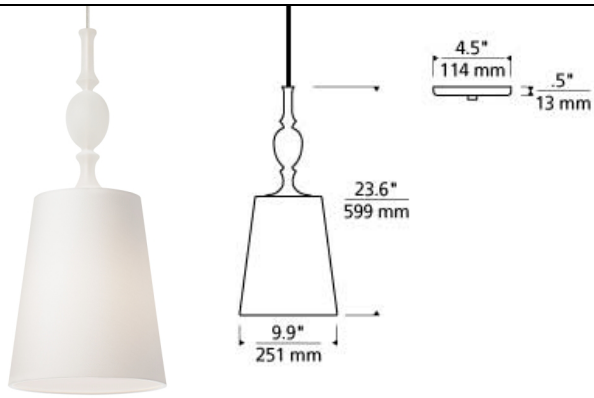

LINE - VOLTAGE PENDANTS / SUSPENSION

Kiev Large Pendant LED T20

DESCRIPTION

Antique meets modern with a turned ornate glass fount and simple tapered fabric shade with rolled edges. Rated for (1) 75 watt max, E26 medium base lamp (Lamp Not Included). LED includes 120 volt 19 watt, 1680 delivered lumen, 2700K, medium base LED A21 lamp. Fixture provided with six feet of field-cutttable cable. LED version dimmable with LED compatible dimmer.

INSTALLATION

This product can mount to either a 4" square electrical box with round plaster ring or an octagon electrical box.

OTHER

TD includes 4.5" Round Canopy.
Antique Bronze and Black Finish Only Available on TD.

WEIGHT

1.5-2lb / 0.68-0.91kg ±

black shade

ORDERING INFORMATION

700 SYSTEM	KIELP	COLOR	FINISH	LAMP	
TD	LINE-VOLTAGE PENDANTS/SUSPENSION	B BLACK	C CLEAR	Z ANTIQUE BRONZE	NO LAMP
TT	SINGLE-CIRCUIT T-TRAK	B BLACK SHADE	C CLEAR FOUNT	B BLACK	-LED927 A21 LED 90 CRI 2700K 120V (T20/T24)
		W WHITE	F FROST	S SATIN NICKEL	
		W WHITE SHADE	F FROST FOUNT	W WHITE	
			K SMOKE		
			K SMOKE FOUNT		

Antique Bronze and Black finish only available on TD.

For use on Halo*, Juno* or Lightolier* 120 volt single-circuit track, order as follows:

Incandescent: Order pendant as **700TD** and order appropriate [120V Track Adapter](#)

Compact Fluorescent: Substitute 700TD with one of the following: **700TH** (fits Halo*), **700TJ** (fits Juno*) or **700TI** (fits Lightolier*) and by substituting the finish with one of the following: **BZ** (Black/Antique Bronze), **BS** (Black/Satin Nickel), **WZ** (White/Antique Bronze) or **WS** (White/Satin Nickel).

*Tech Lighting is not affiliated, nor is it endorsed by any of the companies listed nor does Tech Lighting distribute any of their products.