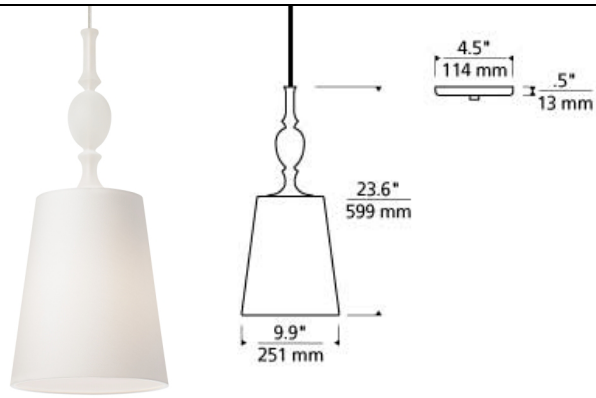

LINE - VOLTAGE PENDANTS / SUSPENSION

Kiev Large Pendant LED T20

DESCRIPTION

Antique meets modern with a turned ornate glass fount and simple tapered fabric shade with rolled edges. Rated for (1) 75 watt max, E26 medium base lamp (Lamp Not Included). LED includes 120 volt 19 watt, 1680 delivered lumen, 2700K, medium base LED A21 lamp. Fixture provided with six feet of field-cutttable cable. LED version dimmable with LED compatible dimmer.

INSTALLATION

This product can mount to either a 4" square electrical box with round plaster ring or an octagon electrical box.

OTHER

TD includes 4.5" Round Canopy.
Antique Bronze and Black Finish Only Available on TD.

WEIGHT

1.5-2lb / 0.68-0.91kg ±

black shade

ORDERING INFORMATION

700 SYSTEM	KIELP	COLOR	FINISH	LAMP	
TD	LINE-VOLTAGE PENDANTS/SUSPENSION	B BLACK	C CLEAR	Z ANTIQUE BRONZE	NO LAMP
TT	SINGLE-CIRCUIT T-TRAK	B BLACK SHADE	C CLEAR FOUNT	B BLACK	-LED927 A21 LED 90 CRI 2700K 120V (T20/T24)
		W WHITE	F FROST	S SATIN NICKEL	
		W WHITE SHADE	F FROST FOUNT	W WHITE	
			K SMOKE		
			K SMOKE FOUNT		

Antique Bronze and Black finish only available on TD.

For use on Halo*, Juno* or Lightolier* 120 volt single-circuit track, order as follows:

Incandescent: Order pendant as **700TD** and order appropriate [120V Track Adapter](#)

Compact Fluorescent: Substitute 700TD with one of the following: **700TH** (fits Halo*), **700TJ** (fits Juno*) or **700TI** (fits Lightolier*) and by substituting the finish with one of the following: **BZ** (Black/Antique Bronze), **BS** (Black/Satin Nickel), **WZ** (White/Antique Bronze) or **WS** (White/Satin Nickel).

*Tech Lighting is not affiliated, nor is it endorsed by any of the companies listed nor does Tech Lighting distribute any of their products.