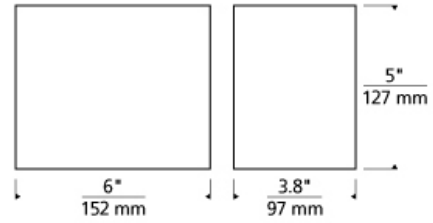

Kenton Wall

LED ADA T20

DESCRIPTION

A clean and simple geometric shape puts function first in this widely appealing design. Engineered to produce large and equal amounts of up and down light, it can be mounted vertically or horizontally. Offered in three sleek finishes. Gold, Rubberized White and Satin Nickel, making these easy to install in multiples as they fit a wide range of decor. Includes (1) 18 watt 1300 lumen 80 CRI 3000K LED module. ADA compliant. 120v or 277v.

WEIGHT

2-2.5lb / 0.91-1.13kg ±

gold

rubberized white

satin nickel

ORDERING INFORMATION

700WSKEN FINISH

LAMP