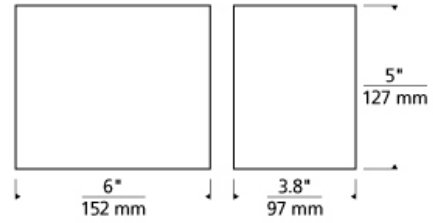

Kenton Wall

LED ADA T20

DESCRIPTION

A clean and simple geometric shape puts function first in this widely appealing design. Engineered to produce large and equal amounts of up and down light, it can be mounted vertically or horizontally. Includes (1) 18 watt 1300 lumen 80 CRI 3000K LED module. ADA compliant. 120v or 277v.

WEIGHT

2-2.5lb / 0.91-1.13kg ±

gold

rubberized white

satin nickel

ORDERING INFORMATION

700WSKEN FINISH

LAMP