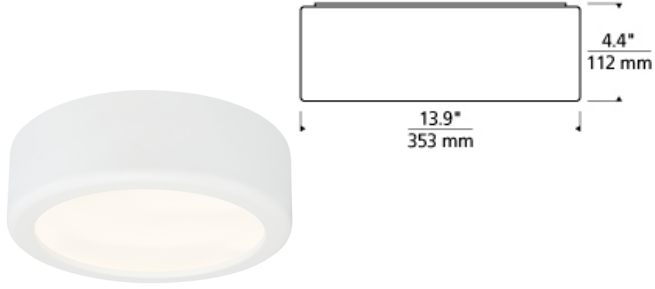

## Kata Ceiling LED T20

### DESCRIPTION

Modern minimalist design has never been as functional as in the Kata LED ceiling light from Tech Lighting. When turned off, this ceiling light fixture renders as a slim hollow vessel and nearly disappears into the ceiling given its crisp matte white finish. When illuminated, the artfully hidden indirect LED lamping floods the inner bowl with beautiful light, providing a completely glare-free light source with plentiful punch. The medium scale and clean ceiling appearance of this ceiling light make it perfect for lighting applications such as living room lighting, hallway lighting, bathroom lighting, bedroom lighting and home office lighting. Plus, fully dimmable LED lamping allows you to create the desired ambiance in any space you choose. Includes 42 watt, 1755 delivered lumen, 3000K LED module. May be wall or ceiling mounted. Dimmable with low-voltage electronic dimmer.

### WEIGHT

4.5-5lb / 2.04-2.27kg ±

matte white