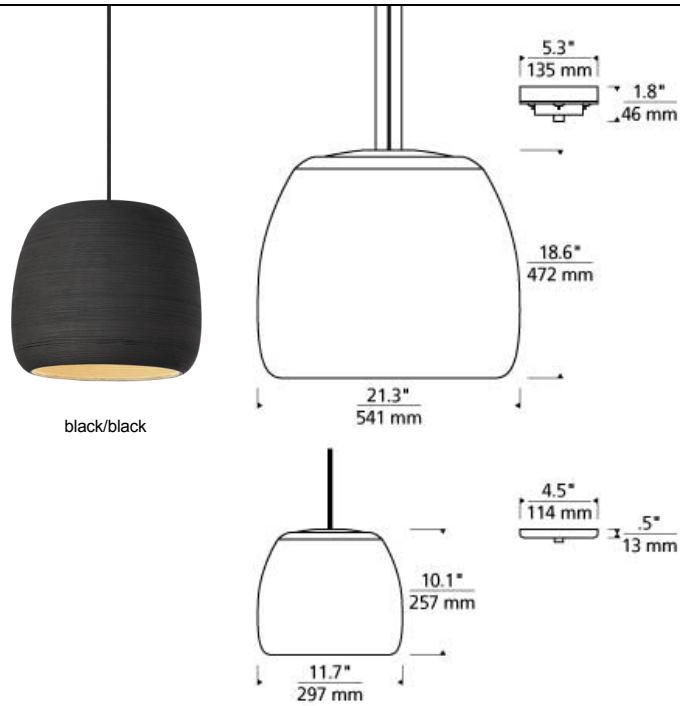

LINE - VOLTAGE PENDANTS / SUSPENSION

Karam Pendant LED T20

DESCRIPTION

The oversized scale and eye luring texture of the Karam pendant by Tech Lighting is an artisanal work of class. Texture and scale join forces to define this entirely ceramic made pendant. The outer walls of each over-sized shade are textured and painted by hand to create the rough and inherently unique appearance most noted to the Karam. Available in two modern colors concrete and black, the neutral color tones further detail the raw ceramic design. Due to its unexpected scale the Karam pendant is ideal for dining room lighting, kitchen island task lighting, and family room lighting applications. Available lamping options include energy efficient LED or no-lamp, leaving you the option to light this fixture with your preferred lamping. The LED option is fully-dimmable to create the desired ambiance in you special space. Small rated for (1) 100 watt max, E26 medium based lamp (Lamp Not Included). Large rated for (1) 150w max, E26 medium base lamp (Lamp Not Included). Small and Large LED include 19 watt, 1680 gross lumen A21 LED lamp. Small provided with six field-cuttable cloth cord to match finish selection. Large provided with twelve field-cuttable cloth cord to match finish selection. Dimmable with most LED compatible ELV and TRIAC dimmers.Â

INSTALLATION

This product can mount to either a 4" square electrical box with round plaster ring or an octagonal electrical box (not included).

WEIGHT

12.00-13lb / 5.44-5.9kg ±

ORDERING INFORMATION

700 SYSTEM	KRMP	SHAPE OR SIZE	COLOR	LAMP
TD	LINE-VOLTAGE PENDANTS/SUSPENSION	L LARGE S SMALL	BB BLACK/BLACK CW CONCRETE/WHITE	NO LAMP -LED927 A21 LED 90 CRI 2700K 120V (T20/T24)