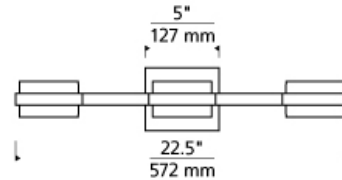

Kamden 3-Light Bath

LED T20

DESCRIPTION

The Kamden bath light by Tech Lighting features two ultra-clean, acrylic square shades that are hand-polished then mounted in a die-cast metal frame. Powerful LEDs direct light through the glass in both directions. Metal work frames join light cubes in 1-, 3-, or 4-light fixtures that can be mounted vertically or horizontally making the Kamden ideal for bathroom vanity lighting. The Kamden is available in either a sleek Satin Nickel or Chrome finish, each finish further enhances its contemporary style. The Kamden ships with energy efficient integrated LED lamping, all lamping options are fully dimmable to create the desired ambiance in your special space. 3-Light Shallow includes 120 volt, 25 watt, 1280 delivered lumens, 3000K LED module. 3-Light Standard includes 120 volt, 35 watt, 1780 delivered lumens, 3000K LED module. Dimmable with low-voltage electronic or triac dimmer.

INSTALLATION

This product can mount to either a 4" square electrical box with round plaster ring or an octagonal electrical box (not included).

WEIGHT

3.0-3.5lb / 1.36-1.59kg ±

chrome standard

satin nickel standard

chrome shallow

satin nickel shallow

ORDERING INFORMATION

| 700BCKMD | SHAPE OR SIZE | FINISH | LAMP |
|----------|---------------|----------------|-----------------------------------|
| 3H | 3 SHALLOW | C CHROME | -LED930 LED 90 CRI 3000K 120V |
| 3S | 3 STANDARD | S SATIN NICKEL | -LED930-277 LED 90 CRI 3000K 277V |