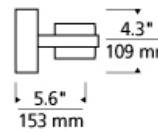

Kamden 3-Light Bath

LED T20

DESCRIPTION

The Kamden bath light by Tech Lighting features two ultra-clean, acrylic square shades that are hand-polished then mounted in a die-cast metal frame. Powerful LEDs direct light through the glass in both directions. Metal work frames join light cubes in 1-, 3-, or 4-light fixtures that can be mounted vertically or horizontally making the Kamden ideal for bathroom vanity lighting. The Kamden is available in either a sleek Satin Nickel or Chrome finish, each finish further enhances its contemporary style. The Kamden ships with energy efficient integrated LED lamping, all lamping options are fully dimmable to create the desired ambiance in your special space. 3-Light Shallow includes 120 volt, 25 watt, 1280 delivered lumens, 3000K LED module. 3-Light Standard includes 120 volt, 35 watt, 1780 delivered lumens, 3000K LED module. Dimmable with low-voltage electronic or triac dimmer.

INSTALLATION

This product can mount to either a 4" square electrical box with round plaster ring or an octagonal electrical box (not included).