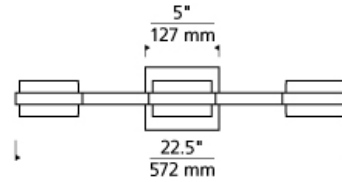

## DESCRIPTION

The Kamden bath light by Tech Lighting features two ultra-clean, acrylic square shades that are hand-polished then mounted in a die-cast metal frame. Powerful LEDs direct light through the glass in both directions. Metal work frames join light cubes in 1-, 3-, or 4-light fixtures that can be mounted vertically or horizontally making the Kamden ideal for bathroom vanity lighting. The Kamden is available in either a sleek Satin Nickel or Chrome finish, each finish further enhances its contemporary style. The Kamden ships with energy efficient integrated LED lamping, all lamping options are fully dimmable to create the desired ambiance in your special space. 3-Light Shallow includes 120 volt, 25 watt, 1280 delivered lumens, 3000K LED module. 3-Light Standard includes 120 volt, 35 watt, 1780 delivered lumens, 3000K LED module. Dimmable with low-voltage electronic or triac dimmer.

## WEIGHT

3.0-3.5lb / 1.36-1.59kg ±

chrome standard

satin nickel standard

chrome shallow

satin nickel shallow