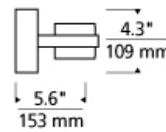

Kamden 3-Light Bath

LED T20

DESCRIPTION

The Kamden bath light by Tech Lighting features two ultra-clean, acrylic square shades that are hand-polished then mounted in a die-cast metal frame. Powerful LEDs direct light through the glass in both directions. Metal work frames join light cubes in 1-, 3-, or 4-light fixtures that can be mounted vertically or horizontally making the Kamden ideal for bathroom vanity lighting. The Kamden is available in either a sleek Satin Nickel or Chrome finish, each finish further enhances its contemporary style. The Kamden ships with energy efficient integrated LED lamping, all lamping options are fully dimmable to create the desired ambiance in your special space. 3-Light Shallow includes 120 volt, 25 watt, 1280 delivered lumens, 3000K LED module. 3-Light Standard includes 120 volt, 35 watt, 1780 delivered lumens, 3000K LED module. Dimmable with low-voltage electronic or triac dimmer.

INSTALLATION

This product can mount to either a 4" square electrical box with round plaster ring or an octagonal electrical box (not included).

WEIGHT

3.0-3.5lb / 1.36-1.59kg ±

chrome standard

satin nickel standard

chrome shallow

satin nickel shallow

ORDERING INFORMATION

| 700BCKMD | SHAPE OR SIZE | FINISH | LAMP |
|----------|---------------|----------------|-----------------------------------|
| 3H | 3 SHALLOW | C CHROME | -LED930 LED 90 CRI 3000K 120V |
| 3S | 3 STANDARD | S SATIN NICKEL | -LED930-277 LED 90 CRI 3000K 277V |