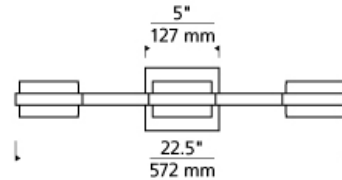

## DESCRIPTION

The Kamden bath light by Tech Lighting features two ultra-clean, acrylic square shades that are hand-polished then mounted in a die-cast metal frame. Powerful LEDs direct light through the glass in both directions. Metal work frames join light cubes in 1-, 3-, or 4-light fixtures that can be mounted vertically or horizontally making the Kamden ideal for bathroom vanity lighting. The Kamden is available in either a sleek Satin Nickel or Chrome finish, each finish further enhances its contemporary style. The Kamden ships with energy efficient integrated LED lamping, all lamping options are fully dimmable to create the desired ambiance in your special space. 3-Light Shallow includes 120 volt, 25 watt, 1280 delivered lumens, 3000K LED module. 3-Light Standard includes 120 volt, 35 watt, 1780 delivered lumens, 3000K LED module. Dimmable with low-voltage electronic or triac dimmer.

## WEIGHT

3.0-3.5lb / 1.36-1.59kg ±

chrome standard

satin nickel standard

chrome shallow

satin nickel shallow