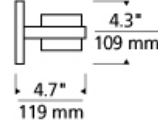

INSTALLATION

This product can mount to either a 4" square electrical box with round plaster ring or an octagonal electrical box (not included).

WEIGHT

3.0-3.5lb / 1.36-1.59kg ±

chrome standard

satin nickel standard