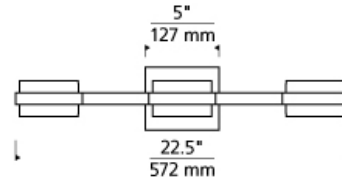

Kamden 3-Light Bath

LED T20

DESCRIPTION

The Kamden bath light by Tech Lighting features two ultra-clean, acrylic square shades that are hand-polished then mounted in a die-cast metal frame. Powerful LEDs direct light through the glass in both directions. Metal work frames join light cubes in 1-, 3-, or 4-light fixtures that can be mounted vertically or horizontally making the Kamden ideal for bathroom vanity lighting. The Kamden is available in either a sleek Satin Nickel or Chrome finish, each finish further enhances its contemporary style. The Kamden ships with energy efficient integrated LED lamping, all lamping options are fully dimmable to create the desired ambiance in your special space. 3-Light Shallow includes 120 volt, 25 watt, 1280 delivered lumens, 3000K LED module. 3-Light Standard includes 120 volt, 35 watt, 1780 delivered lumens, 3000K LED module. Dimmable with low-voltage electronic or triac dimmer.

INSTALLATION

This product can mount to either a 4" square electrical box with round plaster ring or an octagonal electrical box (not included).

WEIGHT

3.0-3.5lb / 1.36-1.59kg ±

chrome standard

satin nickel standard

chrome shallow

satin nickel shallow

ORDERING INFORMATION

| 700BCKMD | SHAPE OR SIZE | FINISH | LAMP |
|----------|---------------|----------------|-----------------------------------|
| 3H | 3 SHALLOW | C CHROME | -LED930 LED 90 CRI 3000K 120V |
| 3S | 3 STANDARD | S SATIN NICKEL | -LED930-277 LED 90 CRI 3000K 277V |