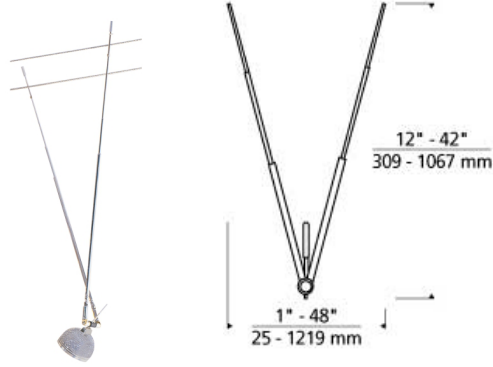

## K-Telescope Head T20

### DESCRIPTION

Arms telescope individually from 12-42", creating unlimited angles. For cable separations of 1" to 48". Head rotates 330° and has swivel and pivot action to direct the beam. Low-voltage, MR16 lamp of up to 75 watts, (not included). For Kable Lite system only.

### WEIGHT

0.25lb / 0.11kg ±

k-telescope head