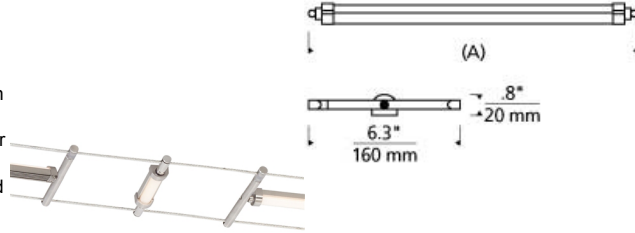

# LOW - VOLTAGE HEADS

### DESCRIPTION

More than just a head, this unique fixture integrates the uncompromising light quality of our Unilume LED Micro Channel (which utilizes remote phosphor LED technology) with the versatility of Kable Lite. Available in two parallel length options and one perpendicular length option (consult factory for custom lengths). Each head pivots 360° and can be mounted up or down for easy control of light making it ideal for direct and indirect general illumination, wall wash and display applications. When used in conjunction with other low-voltage heads and pendants, the K-Rae offers incredible flexibility to layer light throughout a space 8 watts/ft, 570 net lumens/ft.

### WEIGHT

0.19-0.75lb / 0.09-0.34kg ±

k-rae head