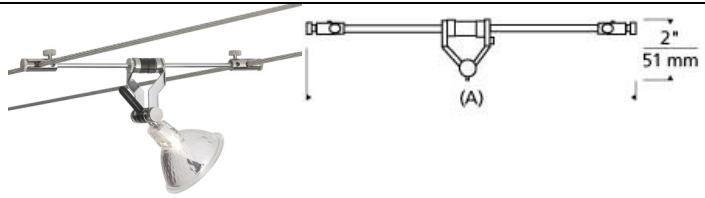

LOW - VOLTAGE HEADS

K-Pivot Head T20

DESCRIPTION

Head swivels 220°, 2" to 8" versions pivot on horizontal axis, 1" version pivots on vertical axis only. Low-voltage, MR16 lamp of up to 75 watts (not included). For Kable Lite system only.

ACCESSORIES & OPTICAL CONTROLS

Backlight Shield, Barndoors, Cone Glass Shield, Lil' Wok Shade, Round Glass Shield, Snap Louver Lens Holder

WEIGHT

0.1-0.15lb / 0.05-0.07kg ±

k-pivot head

ORDERING INFORMATION