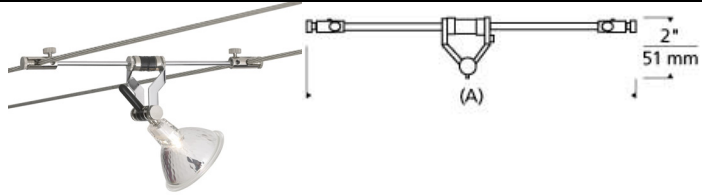

LOW - VOLTAGE HEADS

K-Pivot Head T20

DESCRIPTION

Head swivels 220°, 2" to 8" versions pivot on horizontal axis, 1" version pivots on vertical axis only. Low-voltage, MR16 lamp of up to 75 watts (not included). For Kable Lite system only.

ACCESSORIES & OPTICAL CONTROLS

Backlight Shield, Barndoors, Cone Glass Shield, Lil Wok Shade, Round Glass Shield, Snap Louver Lens Holder

WEIGHT

0.1-0.15lb / 0.05-0.07kg ±

k-pivot head

ORDERING INFORMATION

700KPIV CABLE SEPARATION

- 01 1"
- 02 2"
- 03 3.5"
- 05 5.5"
- 08 8"

FINISH

- C CHROME
- S SATIN NICKEL

TECH LIGHTING®

7400 Linder Avenue
Skokie, Illinois 60077

T 847.410.4400
F 847.410.4500

Tech Lighting, L.L.C.