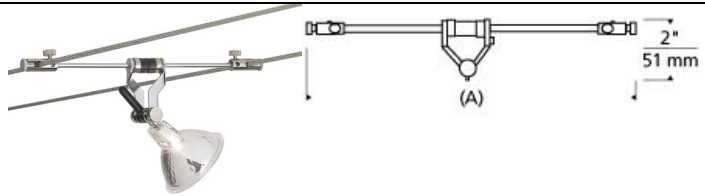

LOW - VOLTAGE HEADS

K-Pivot Head T20

DESCRIPTION

Head swivels 220°, 2" to 8" versions pivot on horizontal axis, 1" version pivots on vertical axis only. Low-voltage, MR16 lamp of up to 75 watts (not included). For Kable Lite system only.

ACCESSORIES & OPTICAL CONTROLS

Backlight Shield, Barndoors, Cone Glass Shield, Lil Wok Shade, Round Glass Shield, Snap Louver Lens Holder

WEIGHT

0.1-0.15lb / 0.05-0.07kg ±

k-pivot head

ORDERING INFORMATION